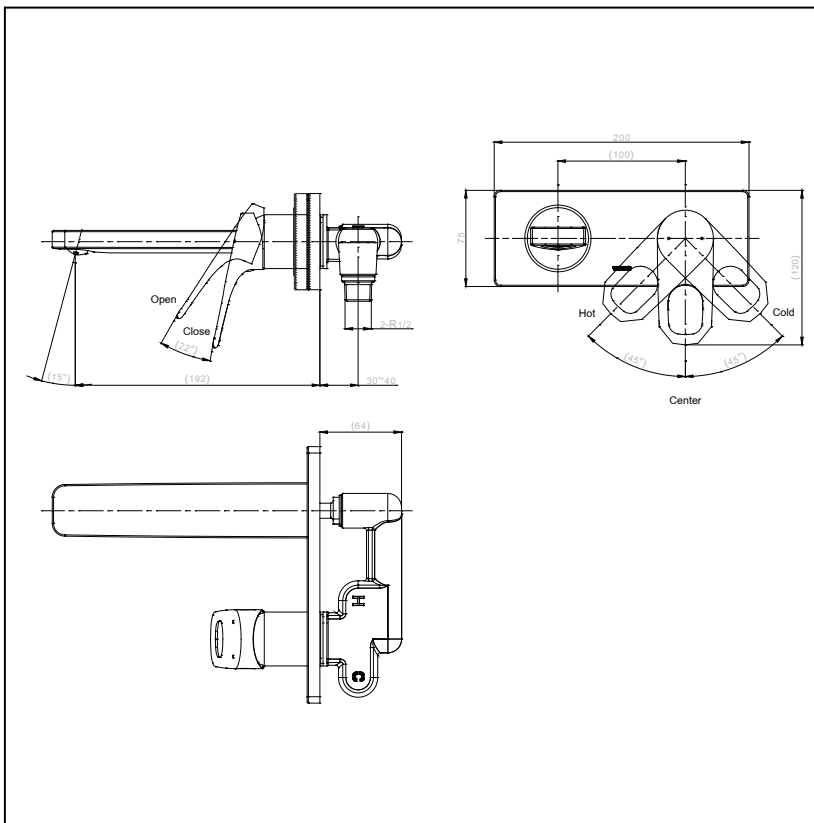

Rei-R Series
Wall Mounted Lavatory Faucet
w/o Waste Fitting

Features

- Sharp-lined smart design exclusively for REI- Round series
- Durable finishes
- Smooth operation with lever type

Specifications

Water Pressure : 0.05MPa - 0.75MPa

Finish : Nickel Chrome

Material : Brass

Parts description

- TTLR305K

Wall Mounted Lavatory Faucet
w/o Waste Fitting

Remarks:

Please result TOTO sales representative for detail.

TOTO (THAILAND) CO.,LTD