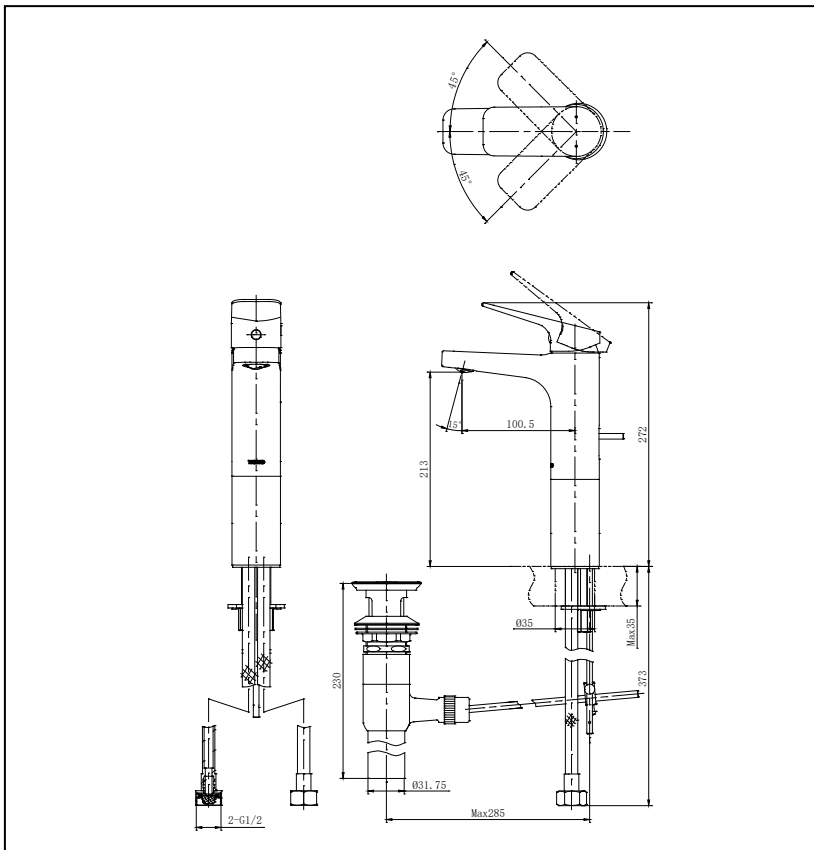

*Rei-S Series
Extended Single Lever Lavatory Faucet
with Pop-Up Waste*

Features

- Sharp-lined smart design exclusively for REI-Square series
- Durable finishes

Specifications

Water Pressure	: 0.05MPa - 0.75MPa
Hole	: 1 Hole
Finish	: Nickel Chrome
Material	: Brass

Parts description

- TTLR302FVK-1

Extended Single Lever Lavatory Faucet with Pop-Up Waste

Remarks:

Please result TOTO sales representative for detail.

TOTO (THAILAND) CO.,LTD

Bangkok Office : G Tower Grand Rama 9,12th Floor, South Wing, 9 Rama IX Road,Huaykwang Sub-district,Huaykwang District, Bangkok. 10310 Thailand
Tel : +(66)2-117-9520(AUTO) Fax : +(66)2-117-9527
th.toto.com