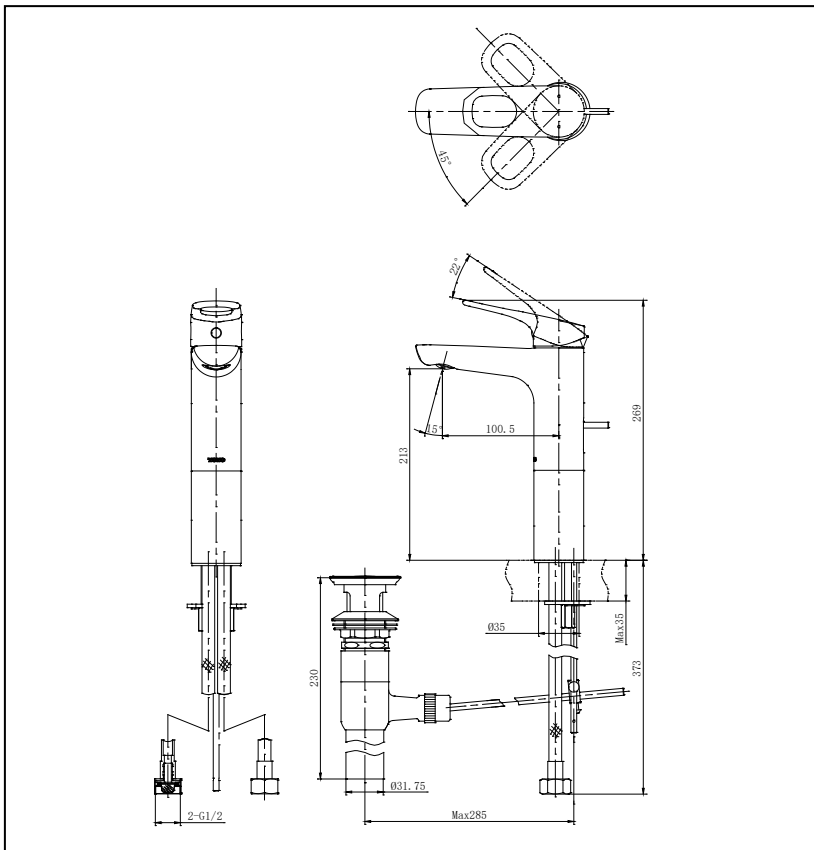

Rei-R Series
Extended Single Lever Lavatory Faucet
with Pop-Up Waste

Features

- Sharp-lined smart design exclusively for REI- Round series
- Durable finishes

Specifications

Water Pressure : 0.05MPa - 0.75MPa
 Hole : 1 Hole
 Finish : Nickel Chrome
 Material : Brass

Parts description

- TTLR301FVK-1

Extended Single Lever Lavatory
 Faucet with Pop-Up Waste

Remarks:

Please result TOTO sales representative
 for detail.

TOTO (THAILAND) CO.,LTD

Bangkok Office : G Tower Grand Rama 9,12th Floor, South Wing, 9 Rama IX Road,Huaykwang Sub-district,Huaykwang District, Bangkok. 10310 Thailand
 Tel : +(66)2-117-9520(AUTO) Fax : +(66)2-117-9527
 th.toto.com