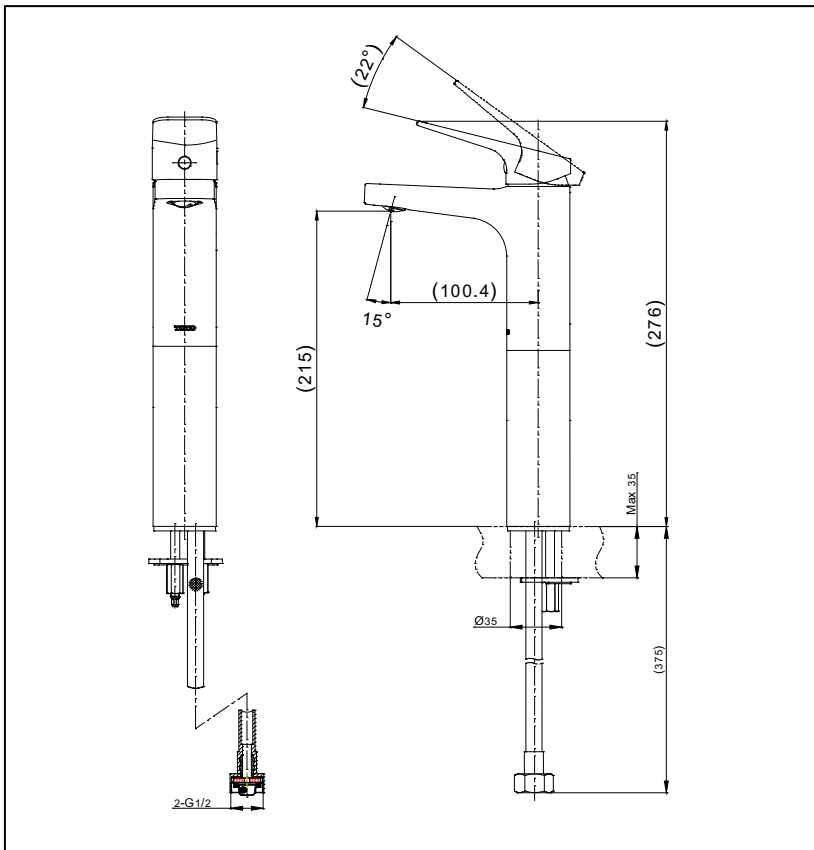

Remarks:

Please result TOTO sales representative for detail.

TOTO (THAILAND) CO.,LTD

Bangkok Office : G Tower Grand Rama 9,12th Floor, South Wing, 9 Rama IX Road,Huaykwang Sub-district,Huaykwang District, Bangkok. 10310 Thailand
Tel : +(66)2-117-9520(AUTO) Fax : +(66)2-117-9527
th.toto.com