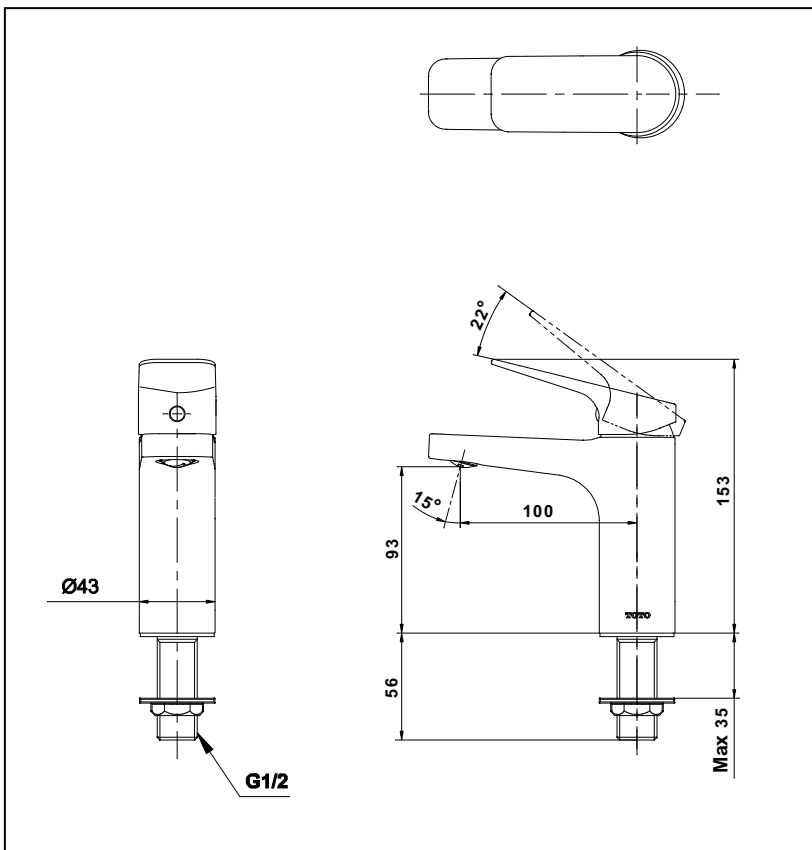

Rei-S Series
Single Lever Lavatory Faucet
(Cold Water)

Features

- Sharp-lined smart design exclusively for REI - Square series
- Durable finishes

Specifications

Water Pressure	: 0.05MPa - 0.75MPa
Hole	: 1 Hole
Finish	: Nickel Chrome
Material	: Brass

Parts description

- TTLR104FK

Single Lever Lavatory Faucet without Pop-Up Waste and Flexible Hose (Cold Water)

Remarks:

Please result TOTO sales representative for detail.

TOTO (THAILAND) CO.,LTD

Bangkok Office : G Tower Grand Rama 9,12th Floor, South Wing, 9 Rama IX Road,Huaykwang Sub-district,Huaykwang District, Bangkok. 10310 Thailand
Tel : +(66)2-117-9520(AUTO) Fax : +(66)2-117-9527
th.toto.com