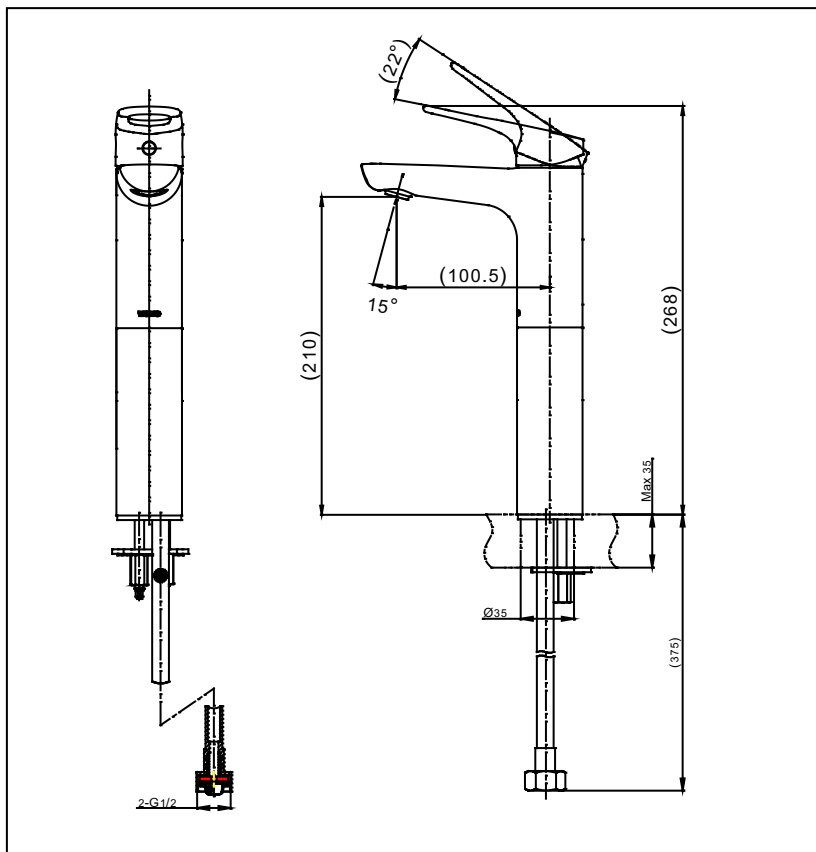

Rei-R Series
 Extended Single Lever Lavatory Faucet
 w/o Pop-Up Waste
 (Cold Water)

Features

- Sharp-lined smart design exclusively for REI- Round series
- Durable finishes

Specifications

Water Pressure	: 0.05MPa - 0.75MPa
Hole	: 1 Hole
Finish	: Nickel Chrome
Material	: Brass

Parts description

- TTLR103FVK

Extended Single Lever Lavatory Faucet without Pop-Up Waste (Cold Water)

Remarks:

Please result TOTO sales representative for detail.

TOTO (THAILAND) CO.,LTD

Bangkok Office : G Tower Grand Rama 9,12th Floor, South Wing, 9 Rama IX Road,Huaykwang Sub-district,Huaykwang District, Bangkok. 10310 Thailand
 Tel : +(66)2-117-9520(AUTO) Fax : +(66)2-117-9527
 th.toto.com