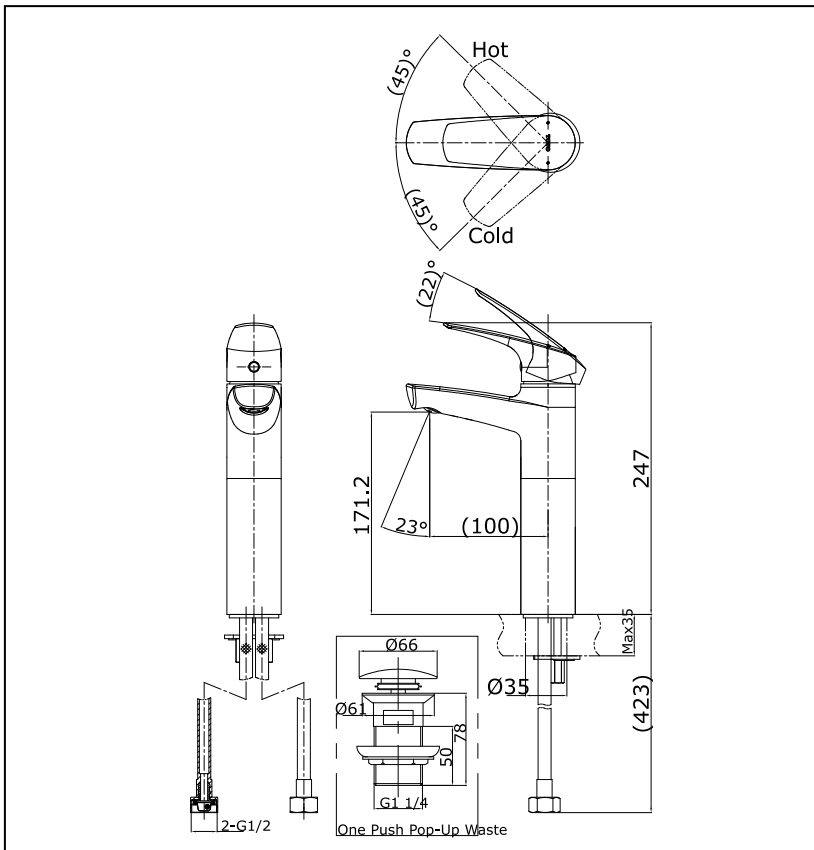

CRES

Extended Single Lever Lavatory Faucet
without Pop-Up Waste

Features

- Sharp-lined smart design exclusively for CRES series
- Durable finishes
- Smooth operation with lever type

Specifications

Water Pressure : 0.05MPa - 0.75MPa
 Hole : 1 Hole
 Finish : Nickel Chrome
 Material : Brass

Parts description

● TTL301FVK-1

Extended Single Lever Lavatory Faucet
without Pop-Up Waste

Remarks:

Please result TOTO sales representative for detail.

TOTO (THAILAND) CO.,LTD

Bangkok Office : G Tower Grand Rama 9,12th Floor, South Wing, 9 Rama IX Road,Huaykwang Sub-district,Huaykwang District, Bangkok. 10310 Thailand
 Tel : +(66)2-117-9520(AUTO) Fax : +(66)2-117-9527
 th.toto.com