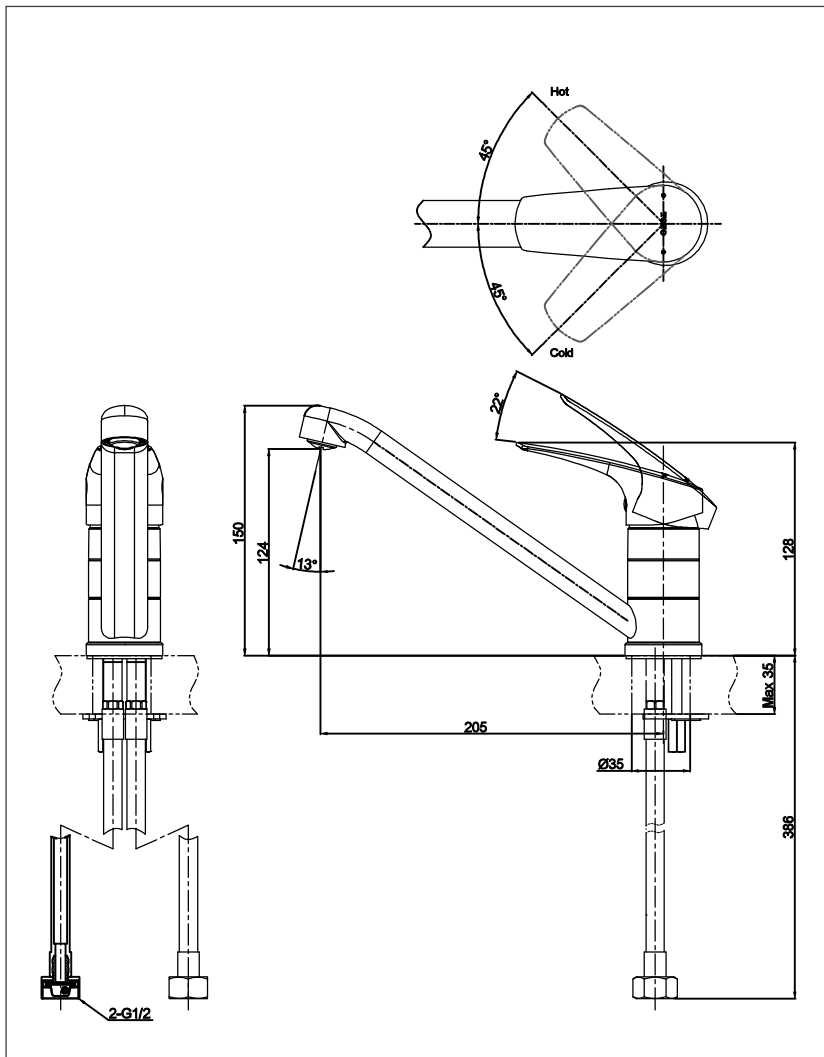

## Specifications

Water Pressure : 0.05MPa~0.75MPa

Finish : Nickel Chrome

Material : Brass

## Parts Description

- **TTKC301F**  
Single Lever Kitchen Faucet

Please consult a TOTO representative for details