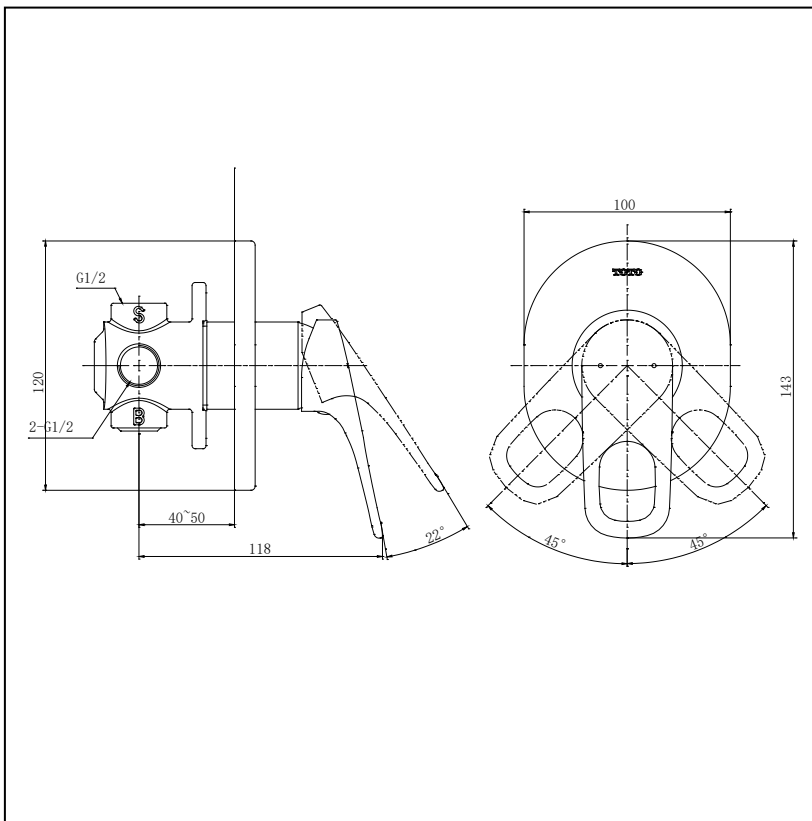

Rei-R Series
Single Lever Shower Mixer

TTBR303K

Features

- Sharp-lined smart design exclusively for REI- Round series
- Durable finishes

Specifications

Water Pressure : 0.05MPa - 0.75MPa

Finish : Nickel Chrome

Material : Brass

Parts description

- TTBR303K

Single Lever Shower Mixer

Remarks:

Please result TOTO sales representative for detail.

TOTO (THAILAND) CO.,LTD

Bangkok Office : G Tower Grand Rama 9,12th Floor, South Wing, 9 Rama IX Road,Huaykwang Sub-district,Huaykwang District, Bangkok. 10310 Thailand
Tel : +(66)2-117-9520(AUTO) Fax : +(66)2-117-9527
th.toto.com