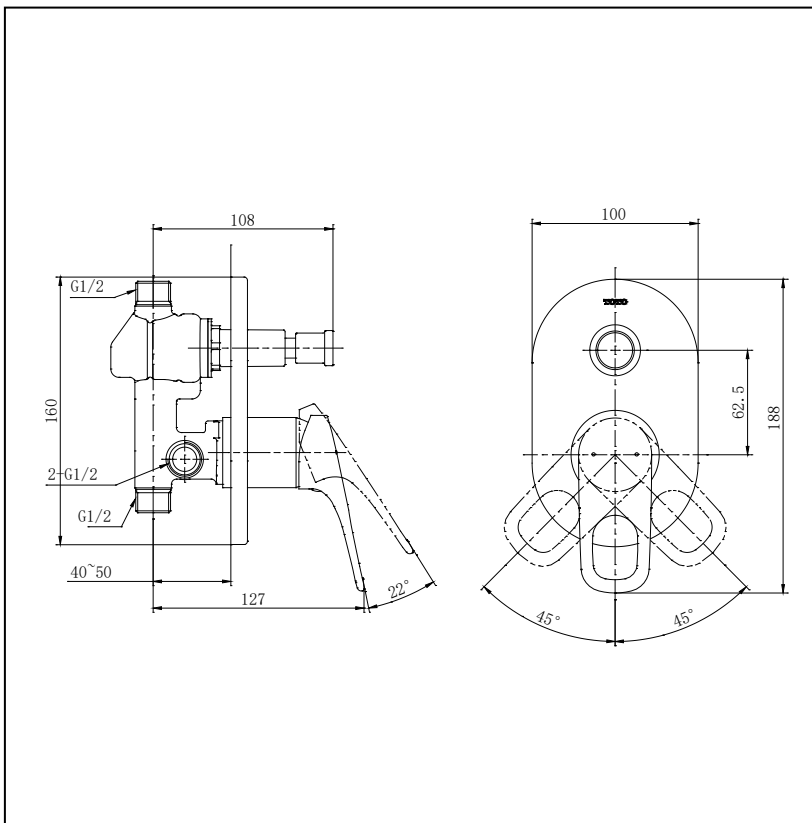

Rei-R Series
Single Lever Bath&Shower Mixer
with Diverter

Features

- Stylish design with organic shape exclusively for REI- Round series
- Durable finishes

Specifications

Water Pressure : 0.05MPa - 0.75MPa

Finish : Nickel Chrome

Material : Brass

Parts description

- TTBR301K

Single Lever Bath&Shower Mixer
with Diverter

Remarks:

Please result TOTO sales representative for detail.

TOTO (THAILAND) CO.,LTD