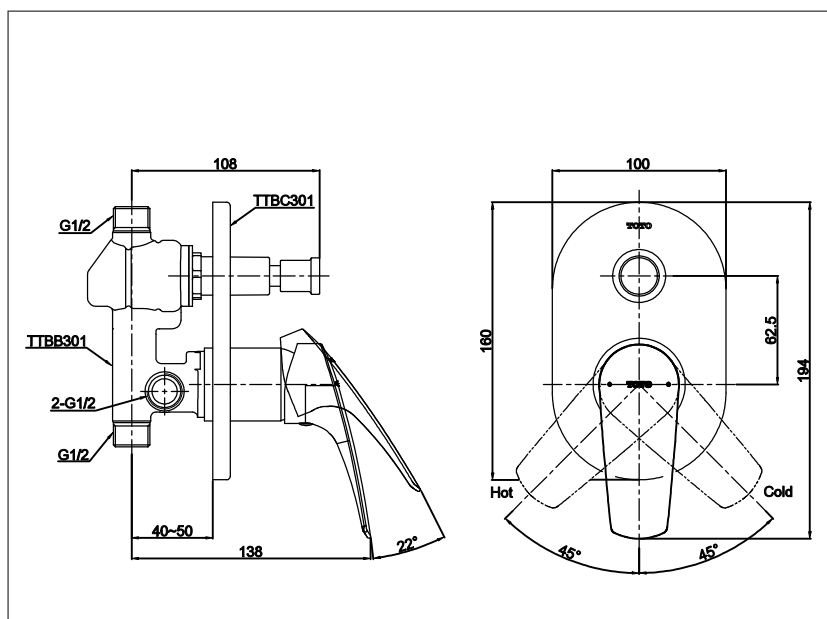

### Features

- Sharp-lined smart design exclusively for CRES series
- Durable finishes
- Smooth operation with lever type

### Specifications

Water Pressure : 0.05MPa~0.75MPa

Finish : Nickel Chrome

Material : Brass

### Parts Description

- **TTBC301K**  
Single Lever Bath and Shower Mixer w/ Diverter

Please consult a TOTO representative for details