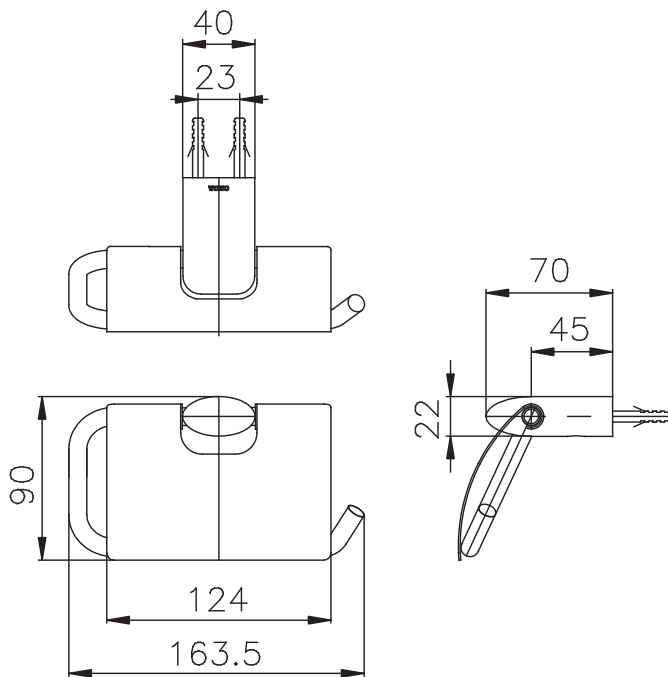

Basic+ Paper Holder

TS708

Features

- Simple installation, easy to use

Specifications

Finish : Nickel Chrome

Material : Brass

Parts Description

- TS708

Paper Holder

Please consult a TOTO representative for details