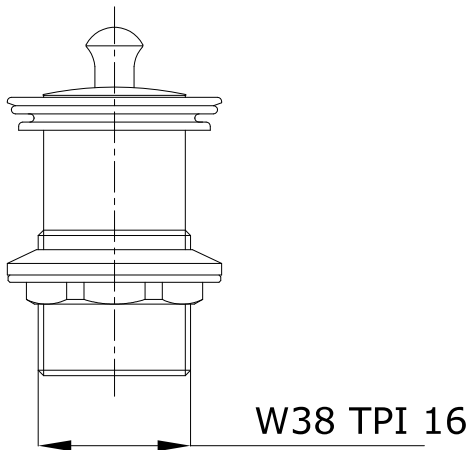

*Plug and Waste*

**TS611(HM)**

**F**eatures

- Simple Installation, easy to use

**S**pecifications

Finish : Nickel Chrome

Material : Brass

**P**arts Description

- **TS611(HM)**

*Plug and Waste*

*Please consult a TOTO representative for details*