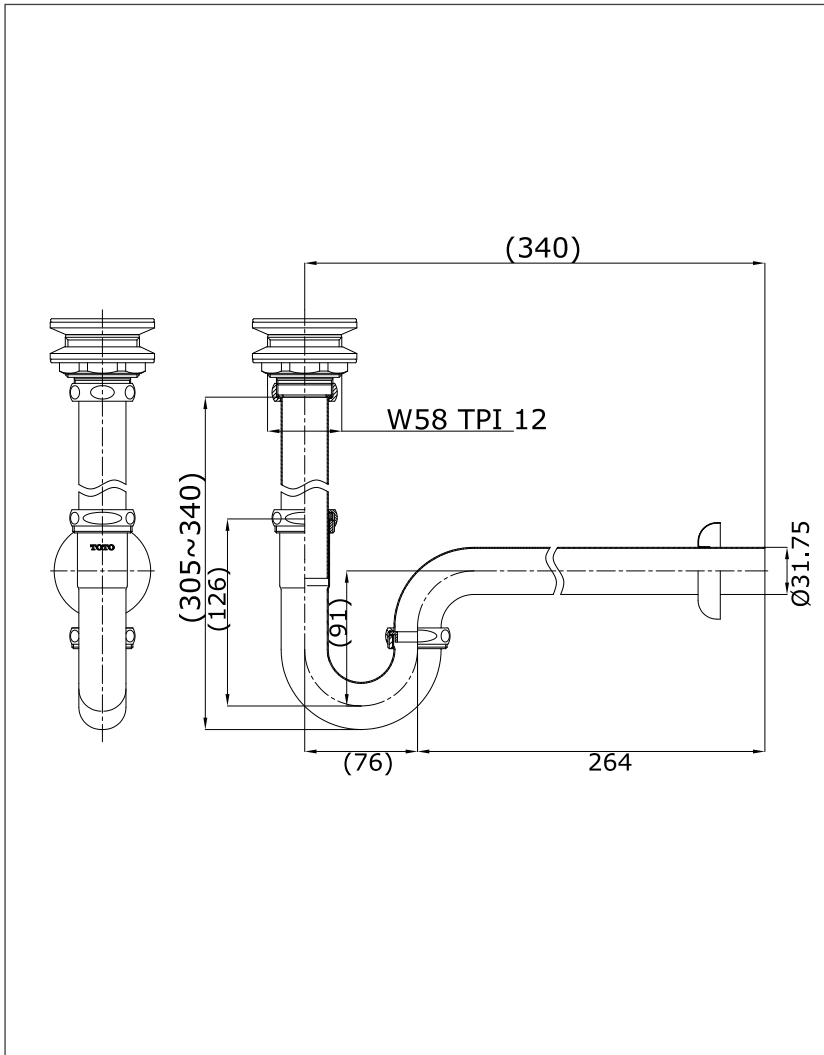

Plug and Waste

TS610A

Features

- Simple Installation, easy to use

Specifications

Finish : Nickel Chrome

Material : Brass

Parts Description

- **TS610A**

Plug and Waste with P-Trap

(Length : 340 mm)

Please consult a TOTO representative for details