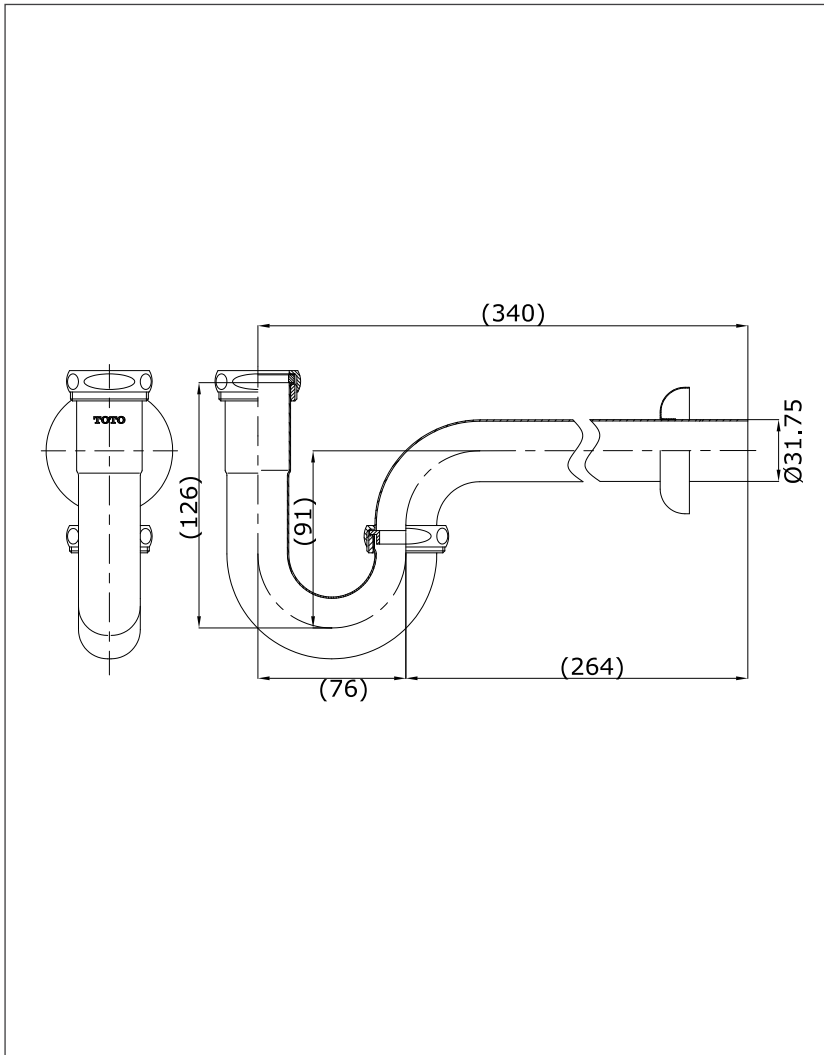

P-Trap

TS303AX(HM)

Features

- Simple Installation, easy to use

Specifications

Finish : Nickel Chrome

Material : Brass

Parts Description

- TS303AX(HM)

P-Trap (length:340mm)

Please consult a TOTO representative for details