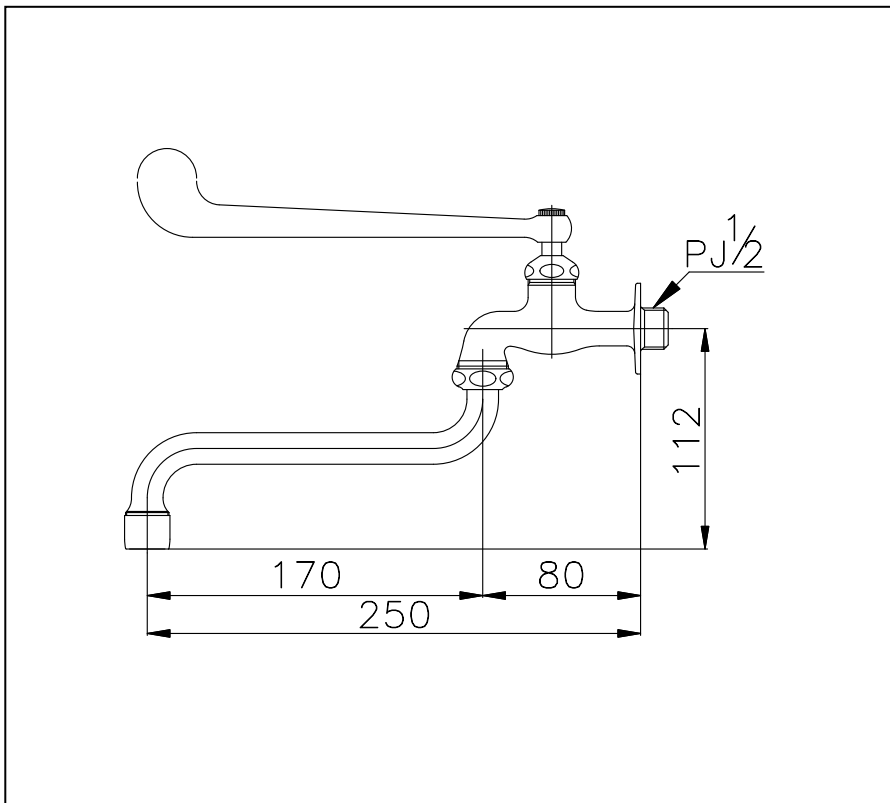

### Specifications

Water Pressure	: 0.05MPa - 0.75MPa
Material	: Brass
Finish	: Nickel Chrome

### Parts description

- **TS116B15(HM)**  
Lever Handle Sink Tap

Please consult a TOTO representative for details