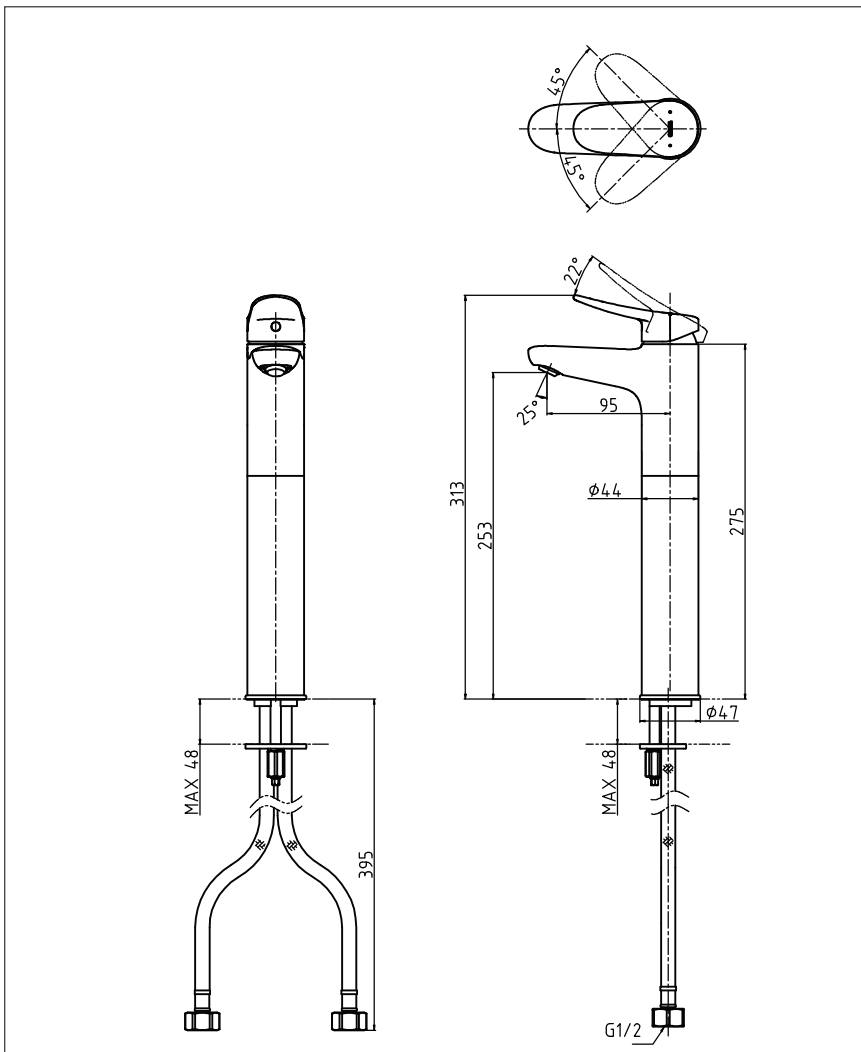

LF Series
Single Lever Lavatory Faucet
(Tall Vessel)
(w/o pop-up)

TLS04307T

Features

- Design Concept is Life and Flex.
- TOTO original cartridge for smooth control
- High corrosion resistance plating

Specifications

Finish : Chrome

Material : Brass

Water Pressure : 0.05 ~ 1.0 Mpa

Parts Description

- **TLS04307T**
Single Lever Lavatory Faucet
(Tall Vessel)
(w/o pop-up)

Please consult a TOTO representative for details

TOTO (THAILAND) CO.,LTD