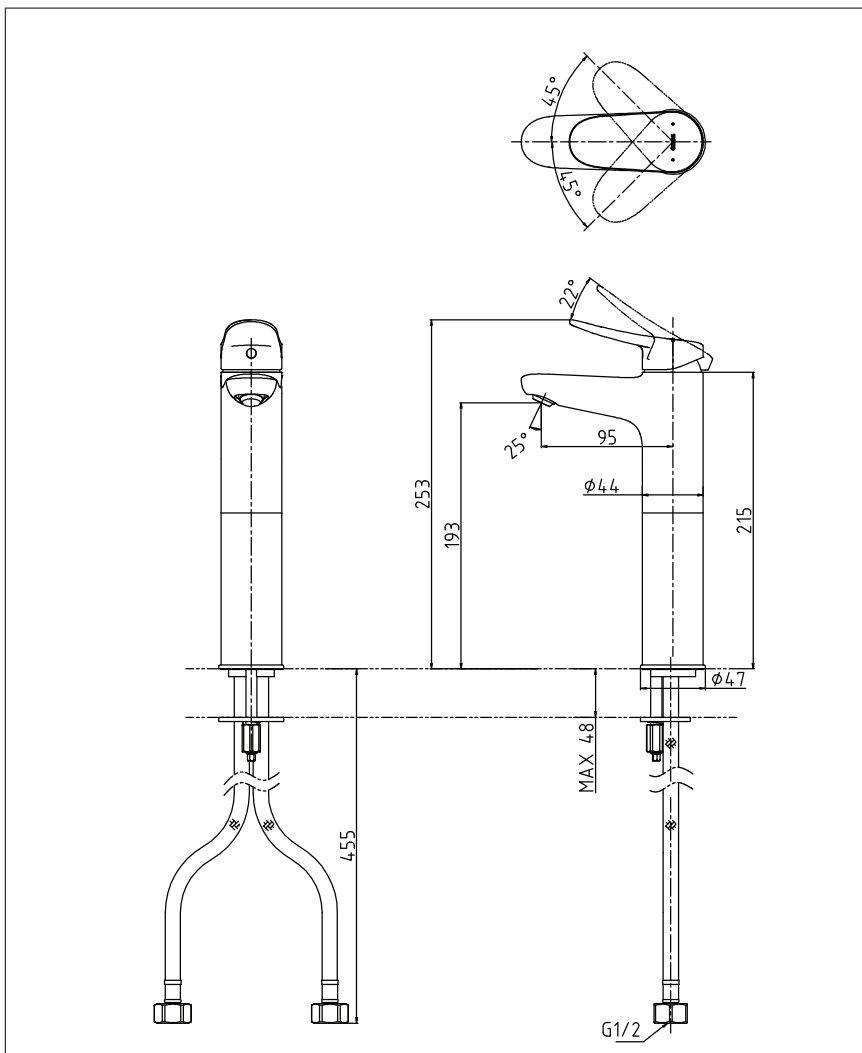

LF Series  
Single Lever Lavatory Faucet  
(Semi-tall Vessel)  
(w/o pop-up)

**TLS04305T**

## Specifications

Finish : Chrome

Material : Brass

Water Pressure : 0.05 ~ 1.0 Mpa

## Parts Description

- **TLS04305T**  
Single Lever Lavatory Faucet  
(Semi-tall Vessel)  
(w/o pop-up)

Please consult a TOTO representative for details

TOTO (THAILAND) CO.,LTD

Bangkok Office : G Tower Grand Rama 9,12th Floor, South Wing, 9 Rama IX Road, Huaykwang Sub-district, Huaykwang District, Bangkok. 10310 Thailand  
Tel : +(66)2-117-9520(AUTO) Fax : +(66)2-117-9527  
th.toto.com