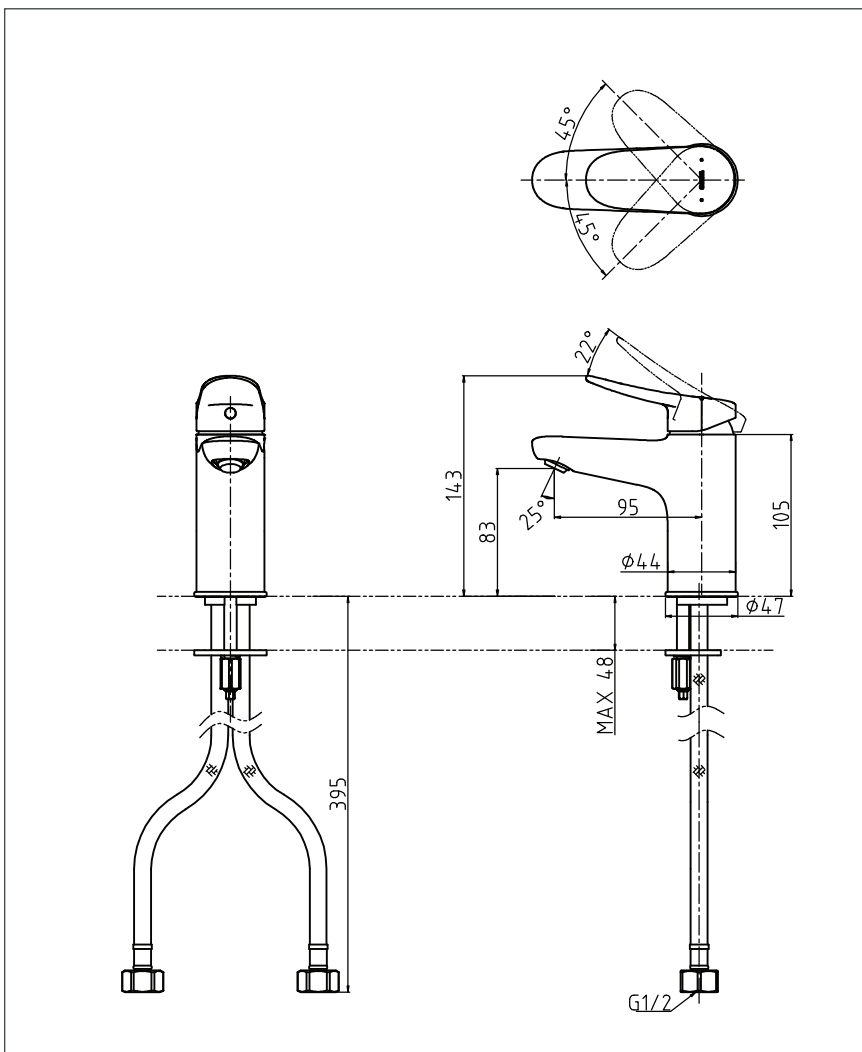

### Specifications

Finish : Chrome

Material : Brass

Water Pressure : 0.05 ~ 1.0 Mpa

### Parts Description

- **TLS04303T**  
Single Lever Lavatory Faucet  
(w/o pop-up)

Please consult a TOTO representative for details

TOTO (THAILAND) CO.,LTD

Bangkok Office : G Tower Grand Rama 9,12th Floor, South Wing, 9 Rama IX Road, Huaykwang Sub-district, Huaykwang District, Bangkok. 10310 Thailand  
Tel : +(66)2-117-9520(AUTO) Fax : +(66)2-117-9527  
th.toto.com