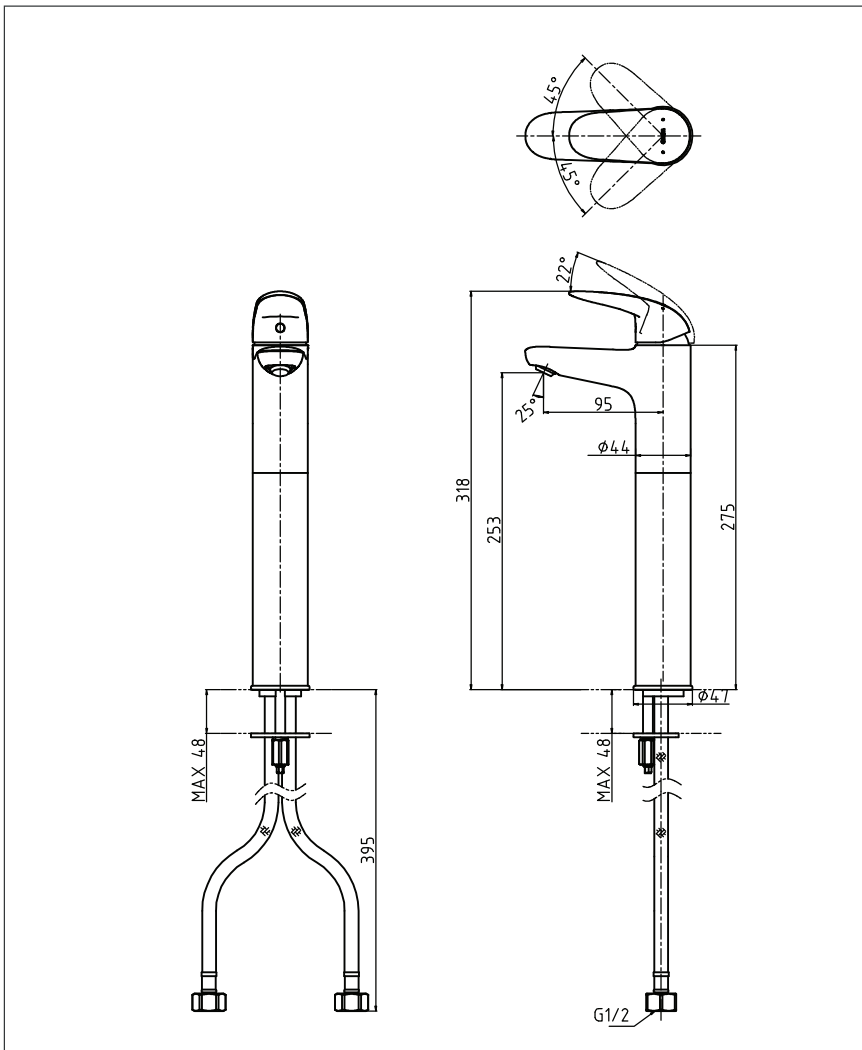

LC Series
Single Lever Lavatory Faucet
(Tall Vessel)
(w/o pop-up)

TLS03306T

Features

- Design Concept is Life and Curve
- TOTO original cartridge for smooth control
- High corrosion resistance plating

Specifications

Finish : Chrome

Material : Brass

Water Pressure : 0.05 ~ 1.0 Mpa

Parts Description

- **TLS03306T**
Single Lever Lavatory Faucet
(Tall Vessel)
(w/o pop-up)

Please consult a TOTO representative for details

TOTO (THAILAND) CO.,LTD