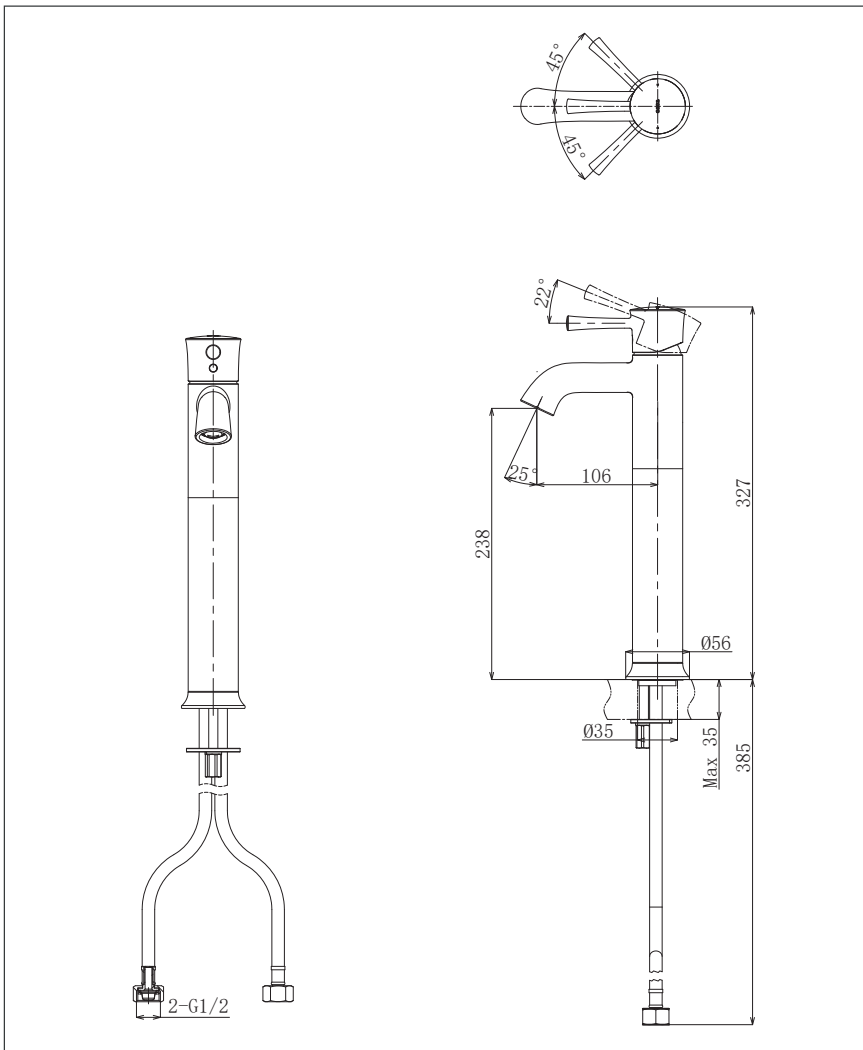

### Specifications

Finish : Chrome

Material : Brass

Water Pressure : 0.05 ~ 1.0 Mpa

### Parts Description

- **TLS02306T**  
Single Lever Lavatory Faucet  
(Tall Vessel)  
(without pop-up waste)

Please consult a TOTO representative for details

TOTO (THAILAND) CO.,LTD

Bangkok Office : G Tower Grand Rama 9,12th Floor, South Wing, 9 Rama IX Road, Huaykwang Sub-district, Huaykwang District, Bangkok. 10310 Thailand  
Tel : +(66)2-117-9520(AUTO) Fax : +(66)2-117-9527  
th.toto.com