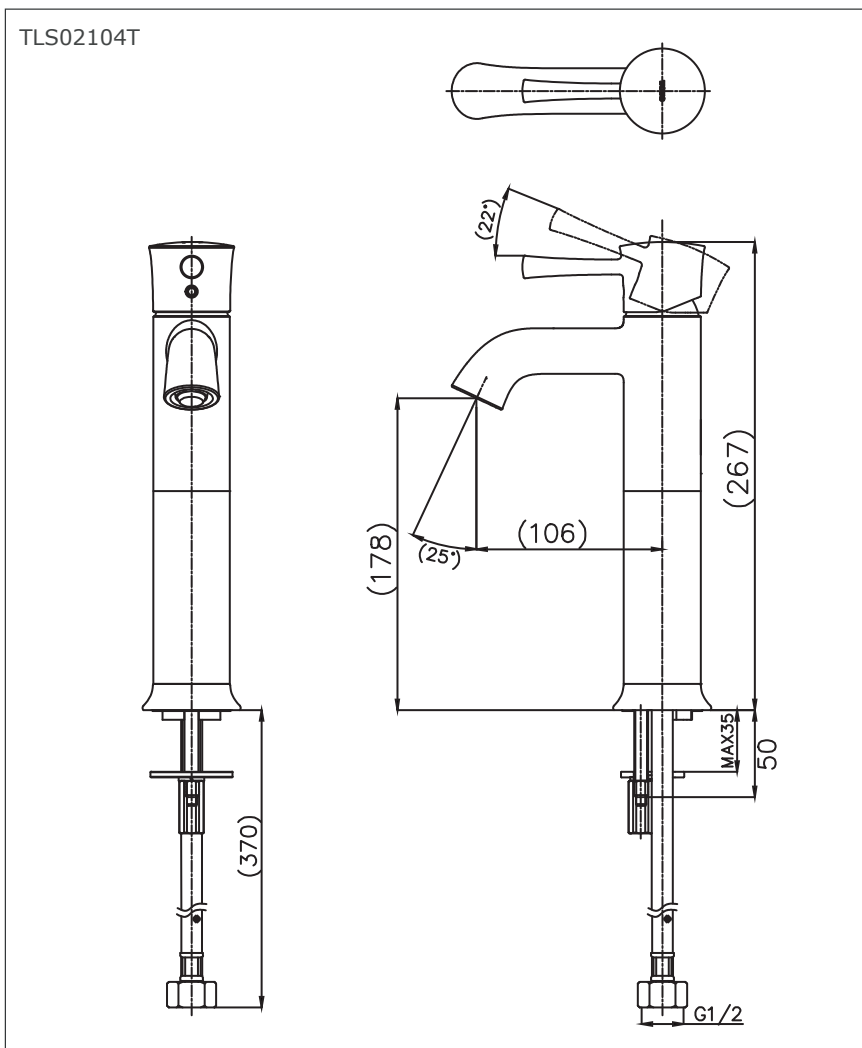

LN Series
Single Lever Lavatory Faucet
(Semi-tall Vessel)
(Without Pop-Up Waste)
(Cold Water Only)

Features

- Design Concept is Life and Nostalgia
- TOTO original cartridge for smooth control
- High corrosion resistance plating

Specifications

Finish : Chrome

Material : Brass

Water Pressure : 0.05 ~ 1.0 Mpa

Parts Description

- **TLS02104T**
Single Lever Lavatory Faucet
(Semi-tall Vessel)
(without pop-up waste)
(cold water only)

Please consult a TOTO representative for details