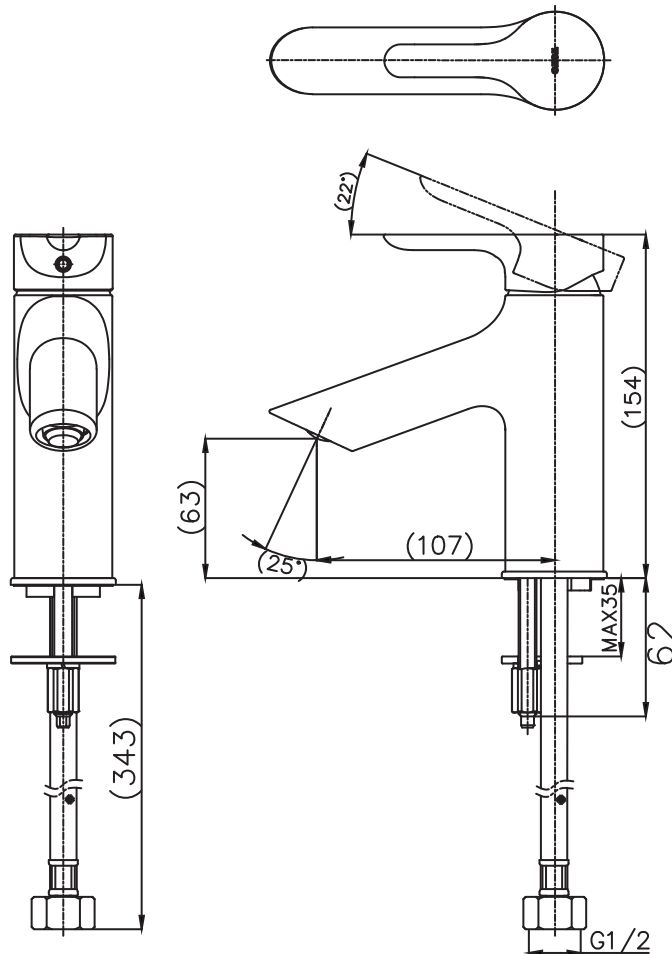

LB Series  
Single Lever Lavatory Faucet  
(Without Pop-Up Waste)  
(Cold Water Only)

### Specifications

Finish : Chrome

Material : Brass

Water Pressure : 0.05 ~ 1.0 Mpa

### Parts Description

- **TLS01103T**  
Single Lever Lavatory Faucet  
(without pop-up waste)  
(cold water only)

Please consult a TOTO representative for details

TLS01103T

TOTO (THAILAND) CO.,LTD

Bangkok Office : G Tower Grand Rama 9,12th Floor, South Wing, 9 Rama IX Road, Huaykwang Sub-district, Huaykwang District, Bangkok. 10310 Thailand