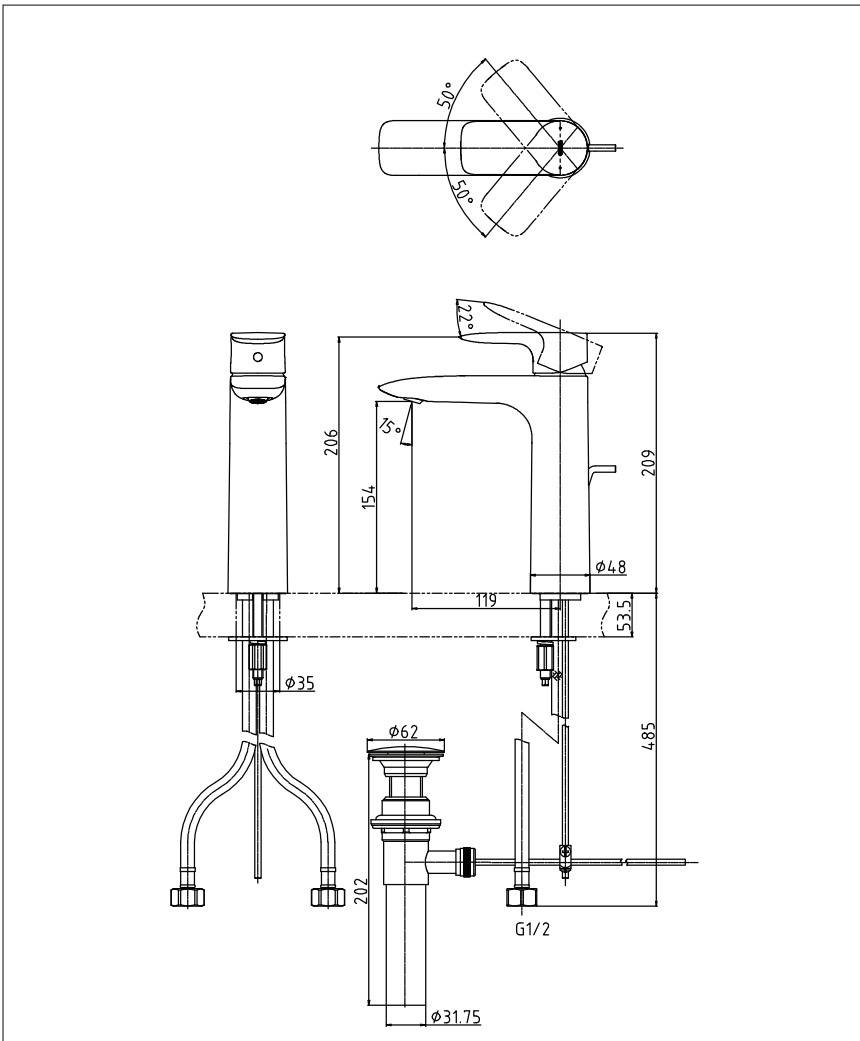

GA Series  
Single Lever Lavatory Faucet  
(Semi-tall Vessel)  
(with pop-up)

**TLG04304T**

## Specifications

Finish : Chrome

Material : Brass

Water Pressure : 0.05 ~ 1.0 Mpa

## Parts Description

- **TLG04304T**  
Single Lever Lavatory Faucet  
(Semi-tall Vessel)  
(with pop-up)

Please consult a TOTO representative for details

TOTO (THAILAND) CO.,LTD

Bangkok Office : G Tower Grand Rama 9,12th Floor, South Wing, 9 Rama IX Road,Huaykwang Sub-district,Huaykwang District, Bangkok. 10310 Thailand  
Tel : +(66)2-117-9520(AUTO) Fax : +(66)2-117-9527  
th.toto.com