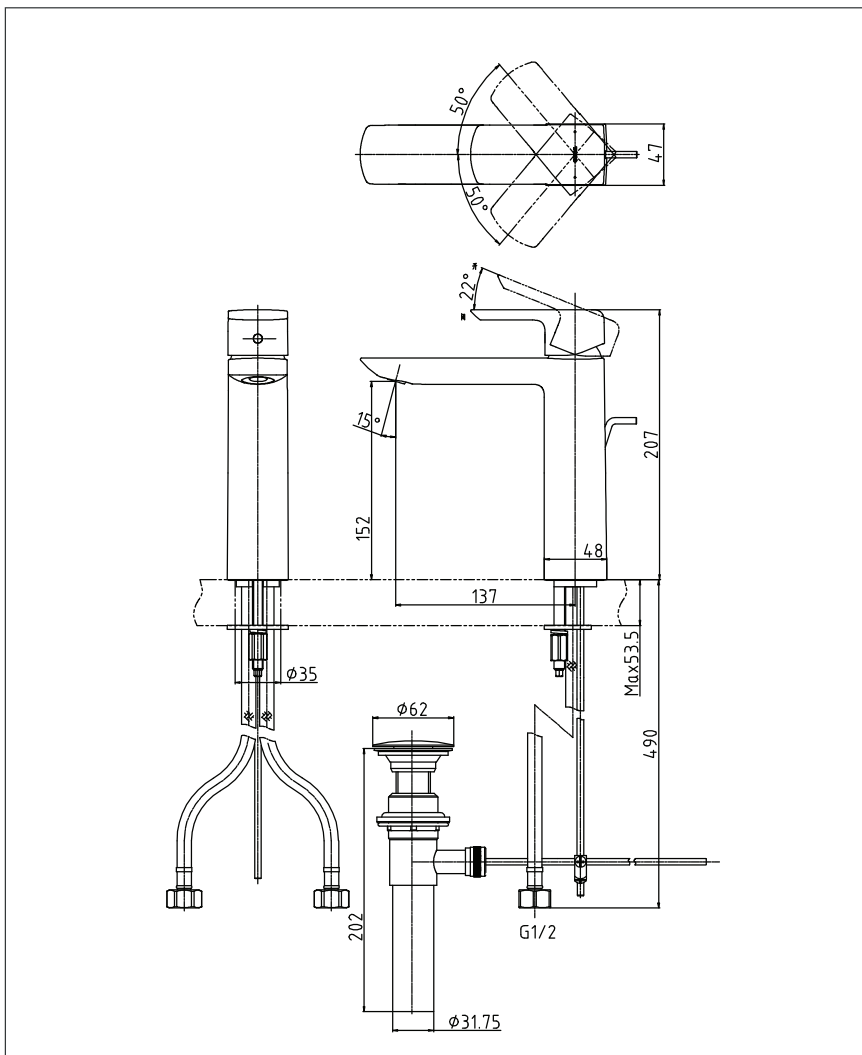

GR Series
Single Lever Lavatory Faucet
(Semi-tall Vessel)
with pop-up

TLG02304T

Features

- Design Concept is Gorgeous and Regal
- Long lasting, comfort glide mechanism for a smooth operation
- High corrosion resistance plating

reddot award 2017
winner

Specifications

Finish : Chrome

Material : Brass

Water Pressure : 0.05 ~ 1.0 Mpa

Parts Description

- **TLG02304T**
Single Lever Lavatory Faucet
(Semi-tall Vessel)
with pop-up

Please consult a TOTO representative for details