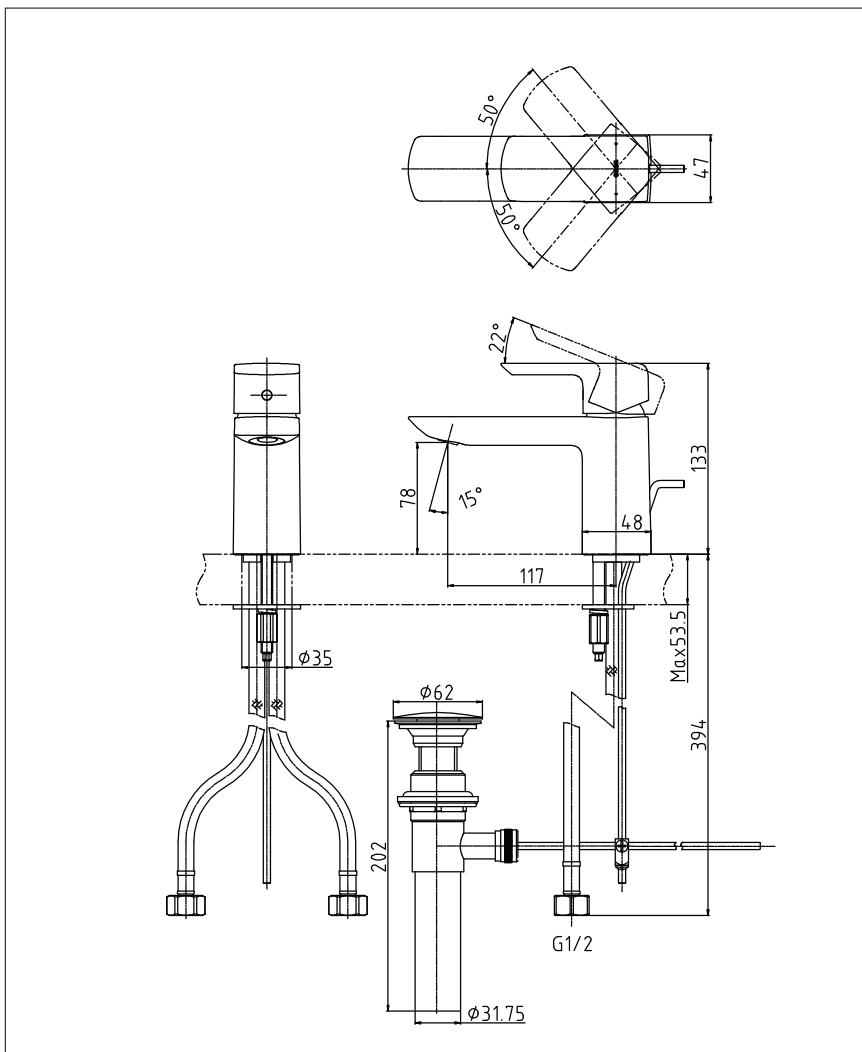

GR Series  
Single Lever Lavatory Faucet  
(with pop-up)

**TLG02301T**

## Specifications

Finish : Chrome

Material : Brass

Water Pressure : 0.05 ~ 1.0 Mpa

## Parts Description

- **TLG02301T**  
Single Lever Lavatory Faucet  
(with pop-up)

Please consult a TOTO representative for details