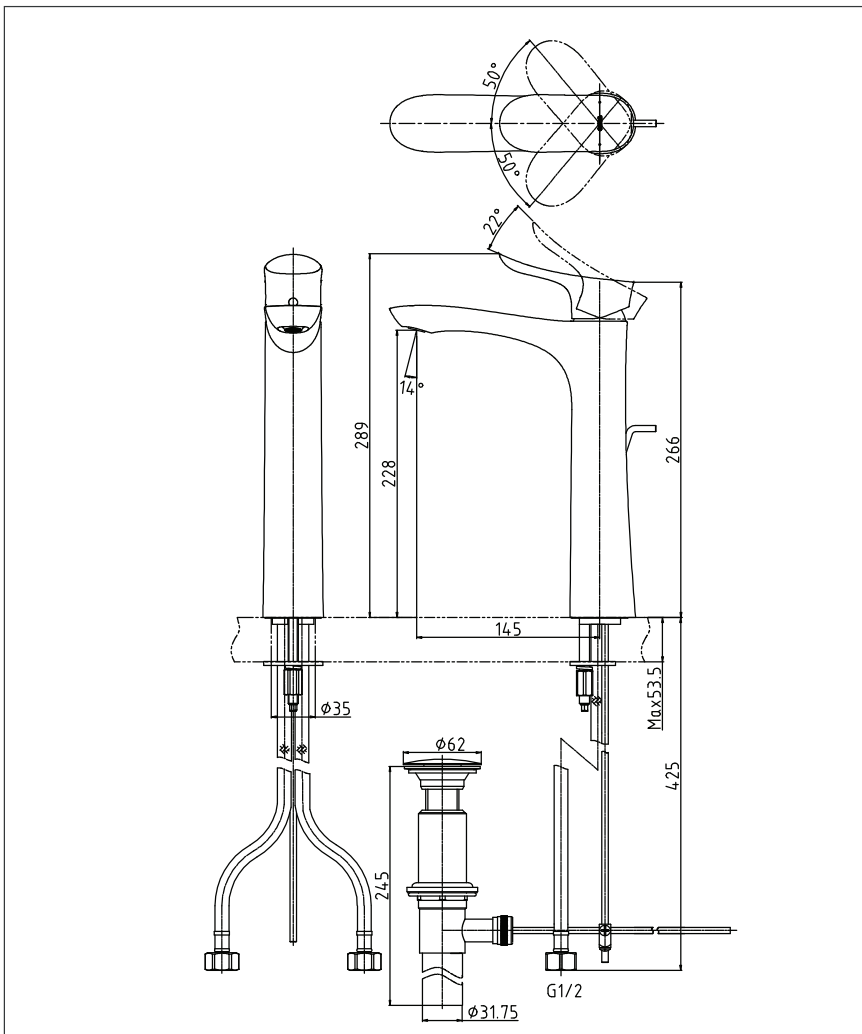

GO Series  
Single Lever Lavatory Faucet  
(Tall Vessel)  
(w/ pop-up)

**TLG01307T**

reddot award 2017  
best of the best

## Specifications

Finish : Chrome

Material : Brass

Water Pressure : 0.05Mpa ~ 1.0Mpa

## Parts Description

- **TLG01307T**  
Single Lever Lavatory Faucet  
(Tall Vessel)  
(w/ pop-up)

Please consult a TOTO representative for details

TOTO (THAILAND) CO.,LTD

Bangkok Office : G Tower Grand Rama 9,12th Floor, South Wing, 9 Rama IX Road,Huaykwang Sub-district,Huaykwang District, Bangkok. 10310 Thailand  
Tel : +(66)2-117-9520(AUTO) Fax : +(66)2-117-9527  
th.toto.com