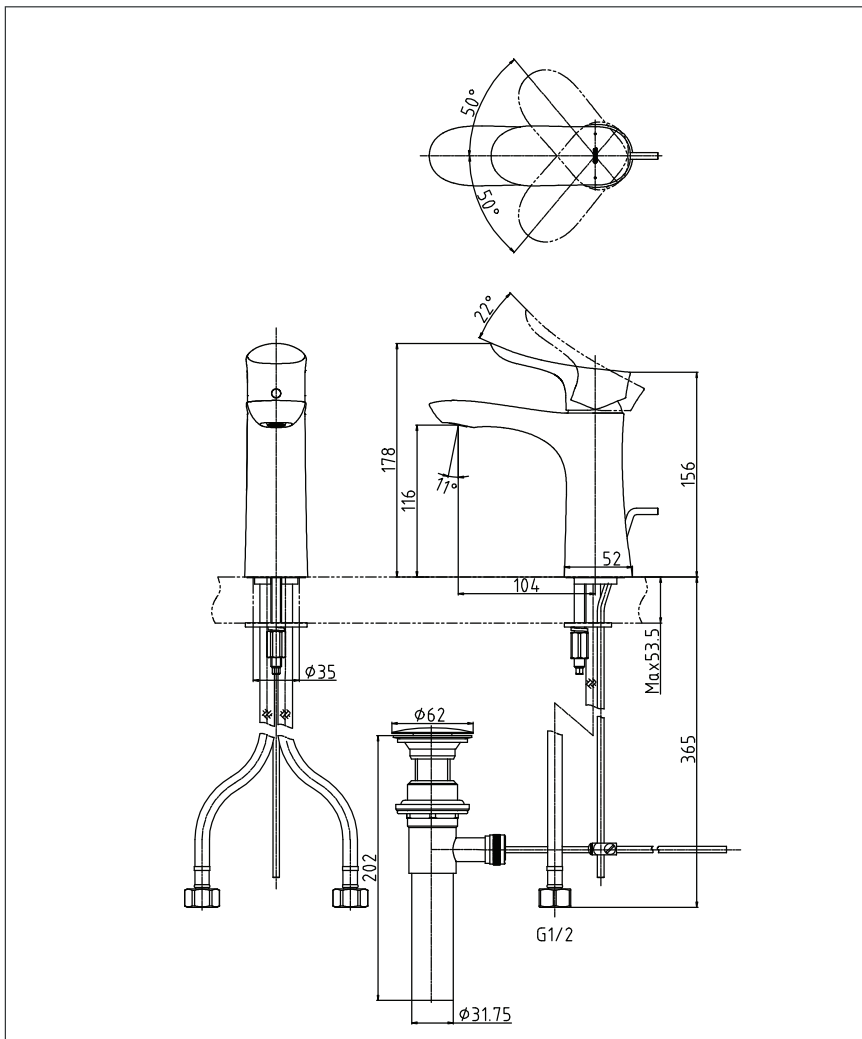

Specifications

Finish : Chrome

Material : Brass

Water Pressure : 0.05Mpa ~ 1.0Mpa

Parts Description

- **TLG01301T**
Single Lever Lavatory Faucet
(with pop-up)

Please consult a TOTO representative for details