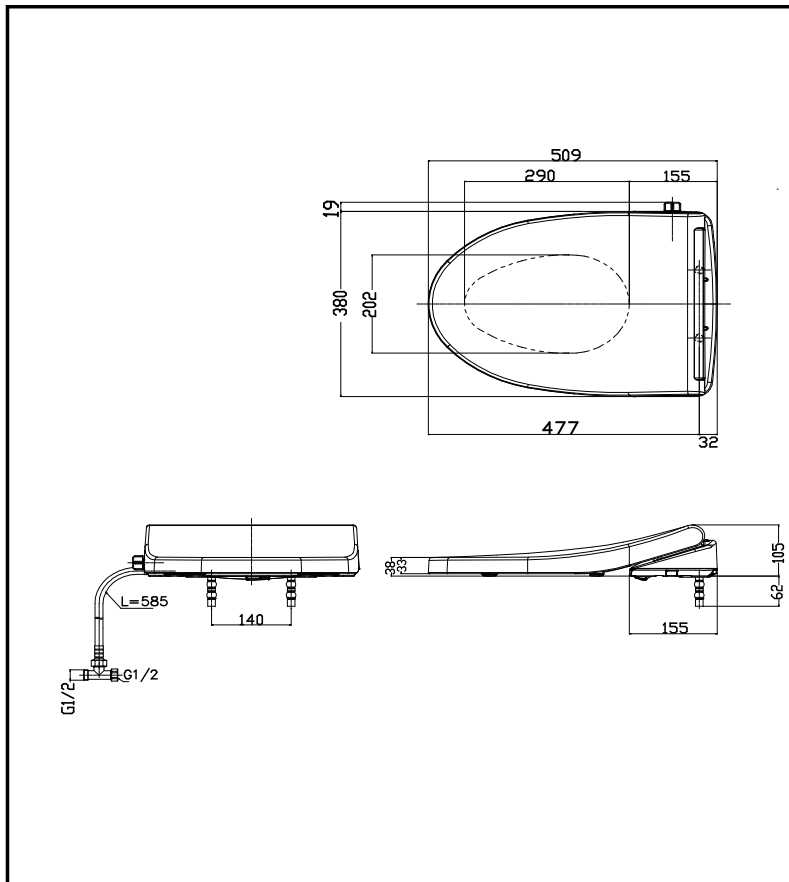

Material : Urea Resin
(Seat and Cover)

Parts description

- **TCW1211A**
Ecowasher with bidet function

Colors

White

Please consult a TOTO representative for details

Caution: Ecowasher may not fit certain toilet bowl design.
Please check the compatibility of Ecowasher and your toilet bowl prior purchase.