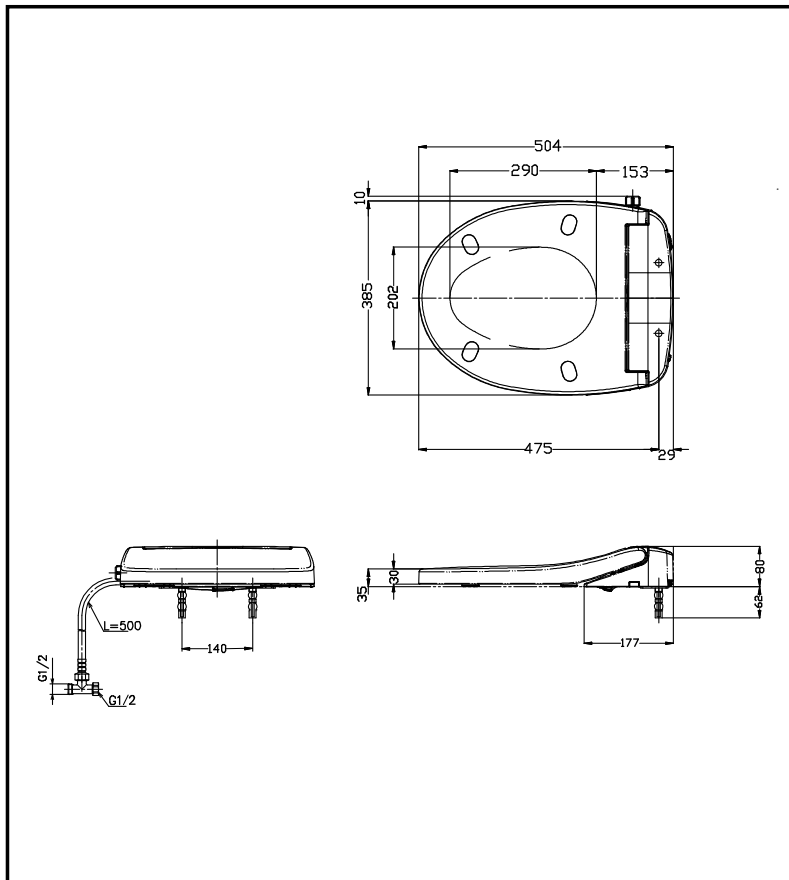

Material : PP (Seat and Cover)

Parts description

- **TCW07S**
Ecowasher without bidet function
- **TCW08S**
Ecowasher with bidet function

Colors

White
Pastel Ivory

Please consult a TOTO representative for details