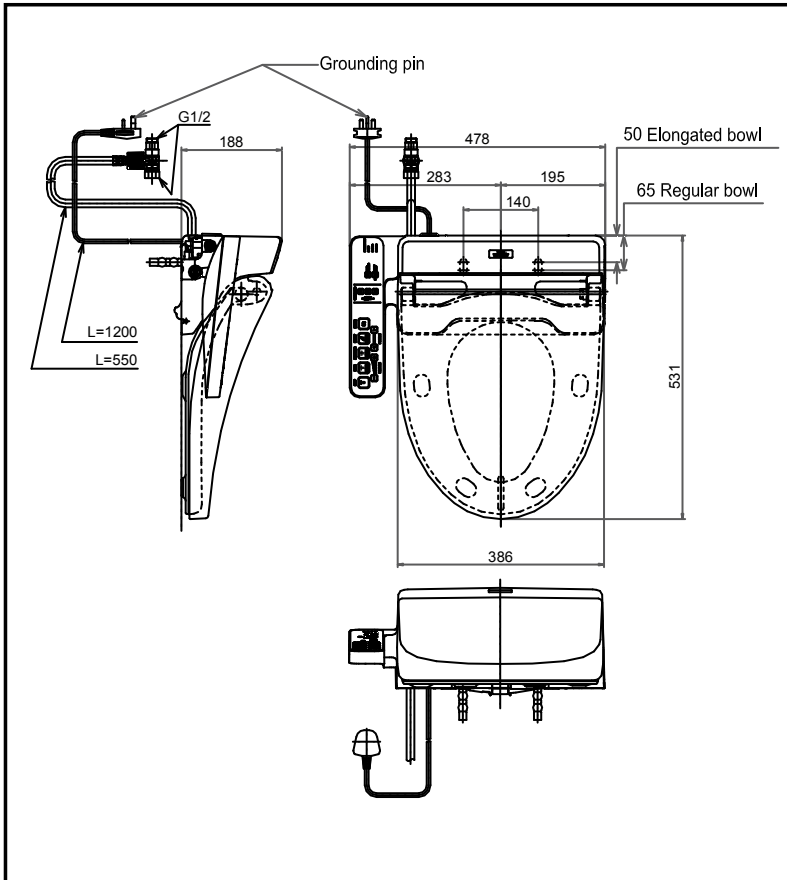

Specifications

Water Pressure : 0.05Mpa~0.75Mpa
 Power Rating : 220~240V , 50/60Hz ,
 262~307W
 Length of Power Cord : 1.2 m

Please consult a TOTO representative for details

Caution: WASHLET™ may not fit certain toilet bowl design.
 Please check the compatibility of WASHLET™ and your toilet bowl prior purchase.