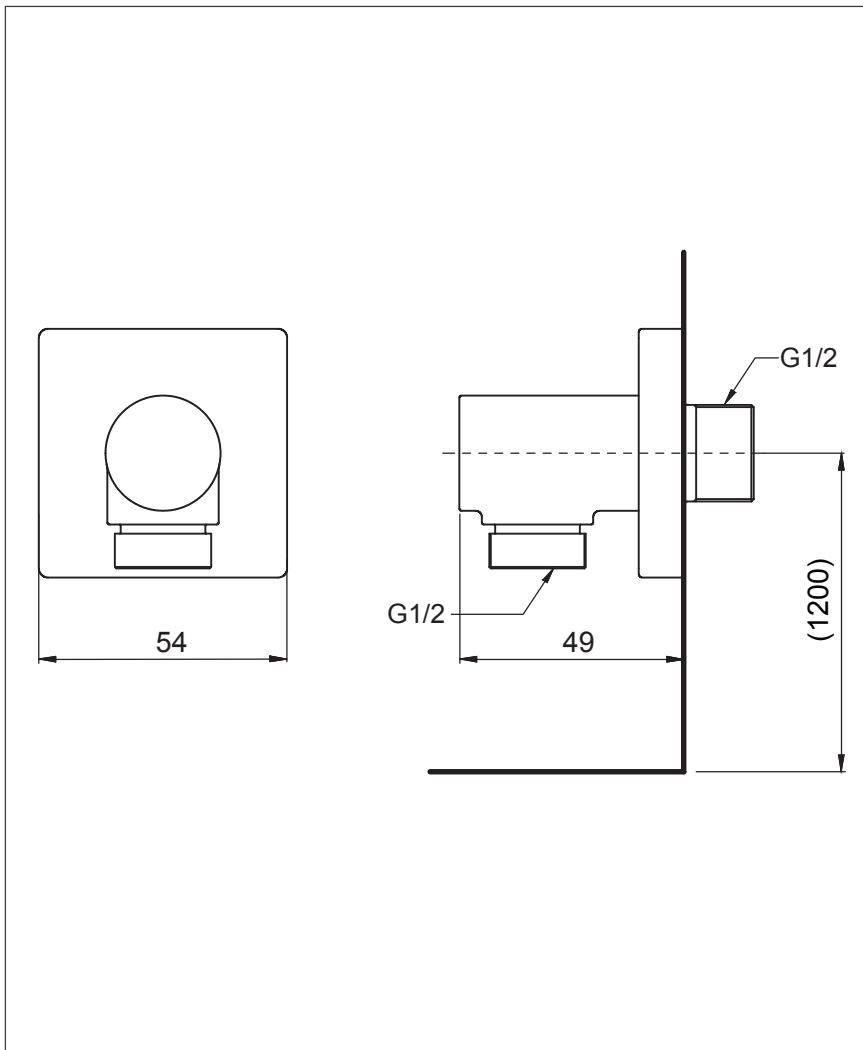

L Selection Shower Wall Outlet

TBW02013T

Features

- Gorgeous and Smart Design Concept

Specifications

Finish : Chrome

Material : Brass

Base cover : Square shape

Parts Description

- **TBW02013T**
Wall Outlet

Please consult a TOTO representative for details