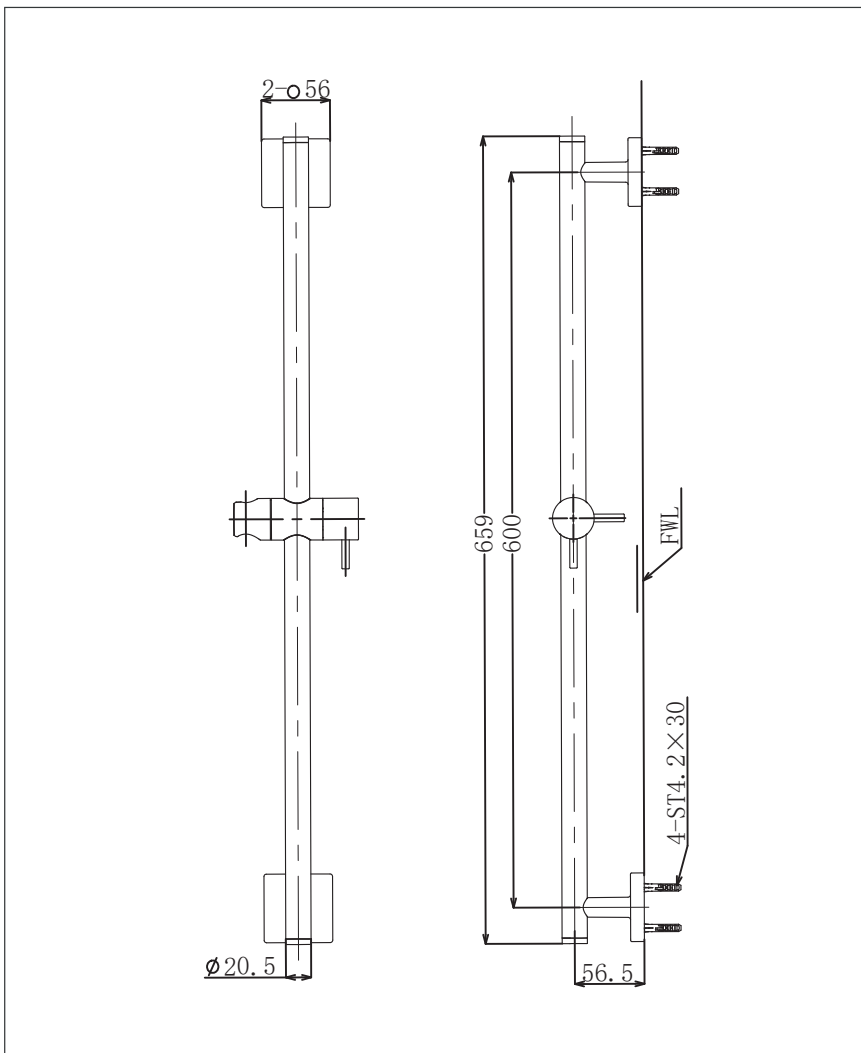

L Selection Shower Sliding Rail

TBW02012T

Features

- Durable Quality

Specifications

Finish : Chrome

Material : Brass

Base cover : Square shape

Parts Description

- **TBW02012T**
Sliding Rail

Please consult a TOTO representative for details

TOTO (THAILAND) CO.,LTD

Bangkok Office : G Tower Grand Rama 9,12th Floor, South Wing, 9 Rama IX Road,Huaykwang Sub-district,Huaykwang District, Bangkok. 10310 Thailand
Tel : +(66)2-117-9520(AUTO) Fax : +(66)2-117-9527
th.toto.com