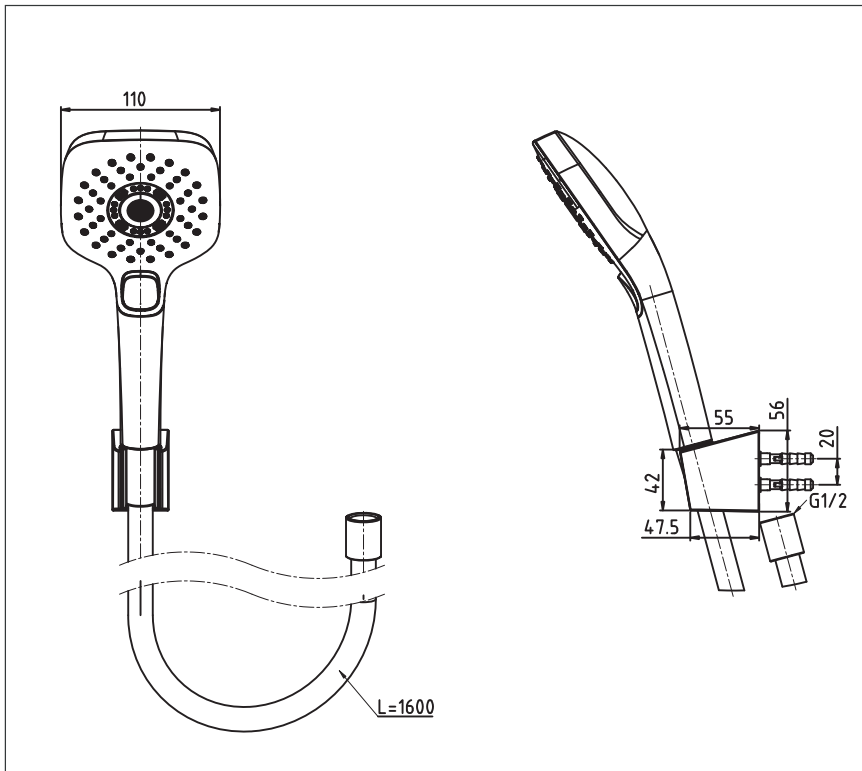

G Selection Showers
Hand Shower
(3 mode with hanger and hose)

Features

- 3 mode function, Square shape hand shower (Warm Pillar, Comfort Wave, Active Wave)
- Comfortable use with anti-rotation mechanism

Specifications

- Finish : Chrome
- Material : ABS Plastic (Shower)
- Shape : Square
- Dimension : 110mm

Parts Description

- **TBW02006T**
Hand Shower
(3 mode with hanger and hose)

Please consult a TOTO representative for details

Flow Rate