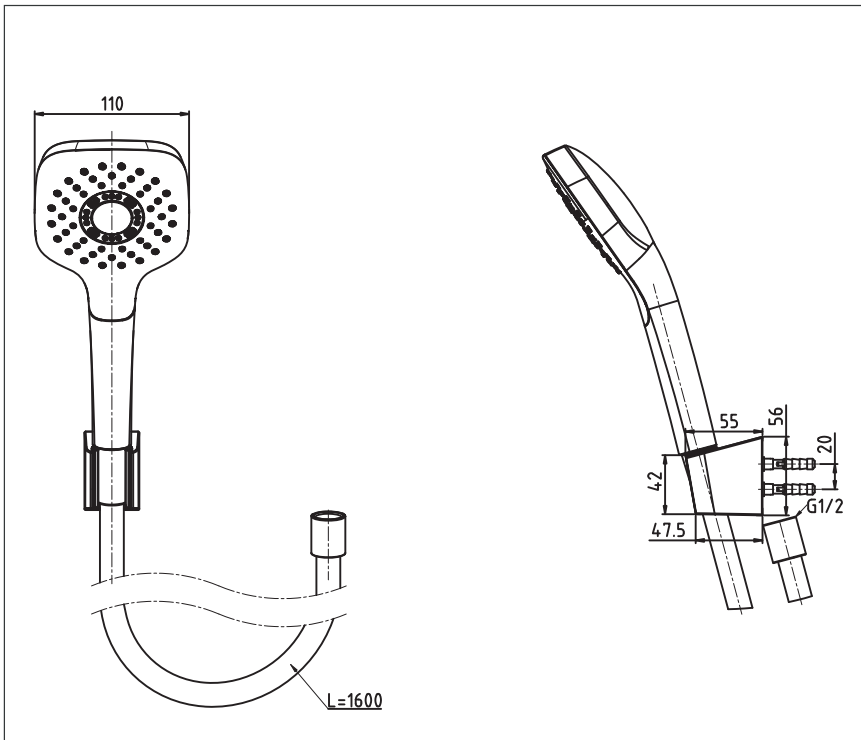

G Selection Showers Hand Shower (1 mode with hanger and hose)

Features

- 1 mode function, Square shape hand shower (Comfort Wave)
- Comfortable use with anti-rotation mechanism.

Specifications

Finish : Chrome

Material : ABS Plastic (Shower)

Shape : Square

Dimension : 110mm

Parts Description

- **TBW02005T**
Hand Shower
(1 mode with hanger and hose)

Please consult a TOTO representative for details

Flow Rate