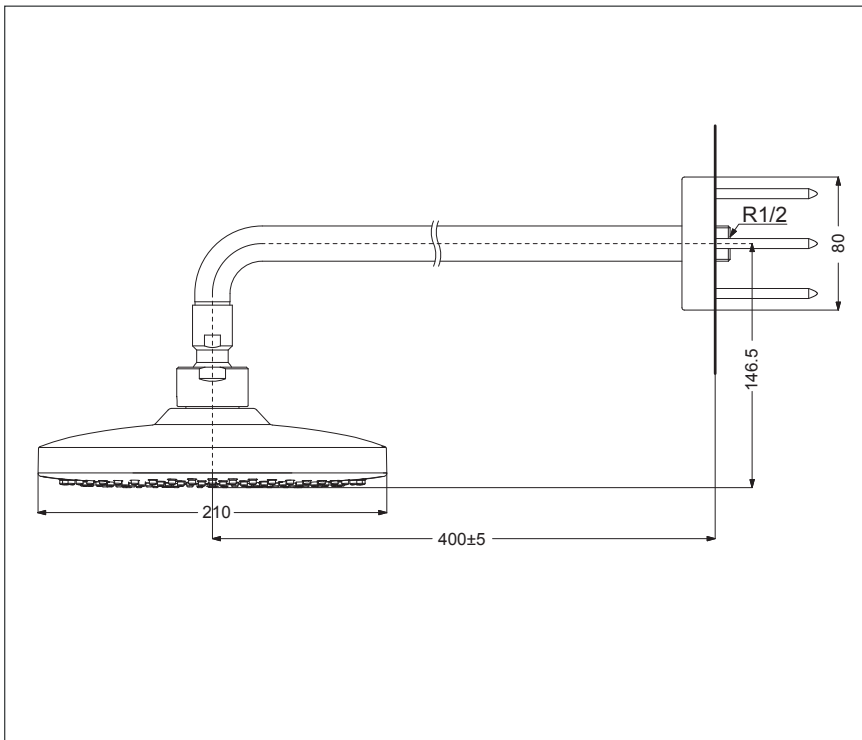

G Selection Showers
Over Head Shower
(2 mode with pipe)

Features

- 2 mode functions, Square shape over head shower (Comfort Wave & Warm Spa)
- Safety with anti-drop mechanism
- Adjustable Height for over head shower

Specifications

- Finish : Chrome
- Material : ABS Plastic (Shower)
- Dimension : 210 x 210mm
- Shape : Square

Parts Description

- **TBW02004T**
Over Head Shower
(2 mode with pipe)

Please consult a TOTO representative for details

Flow Rate