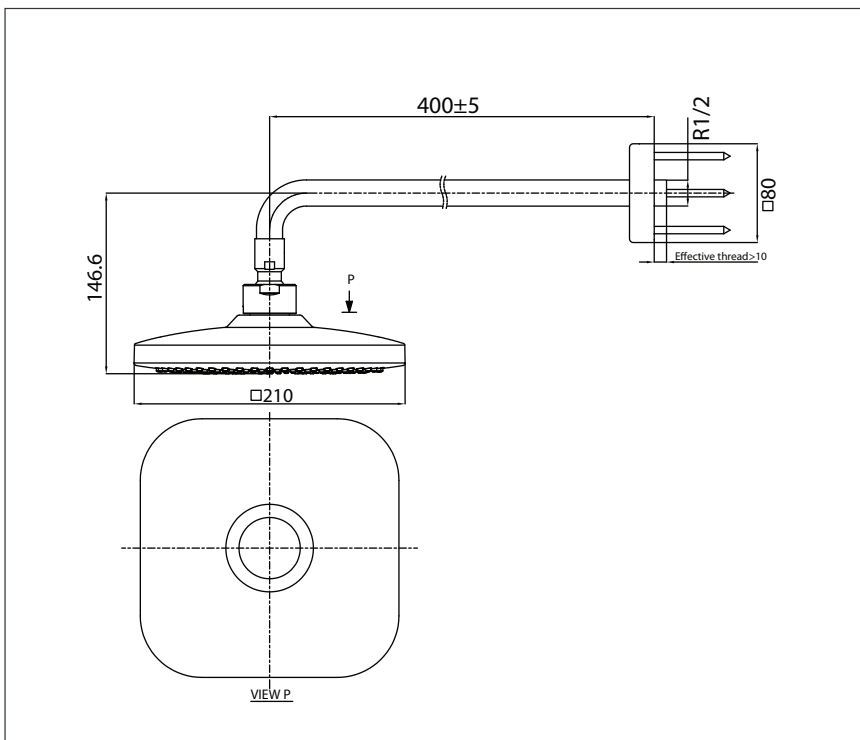

G Selection Showers
Over Head Shower
(1 mode with pipe)

Features

- 1 mode function, Square shape over head shower (Comfort Wave)
- Safety with anti-drop mechanism
- Adjustable Height for over head shower

Specifications

Finish	: Chrome
Material	: ABS Plastic (Shower)
Dimension	: 210 x 210mm
Shape	: Square

Parts Description

- **TBW02003T**
Over Head Shower
(1 mode with pipe)

Please consult a TOTO representative for details

Flow Rate