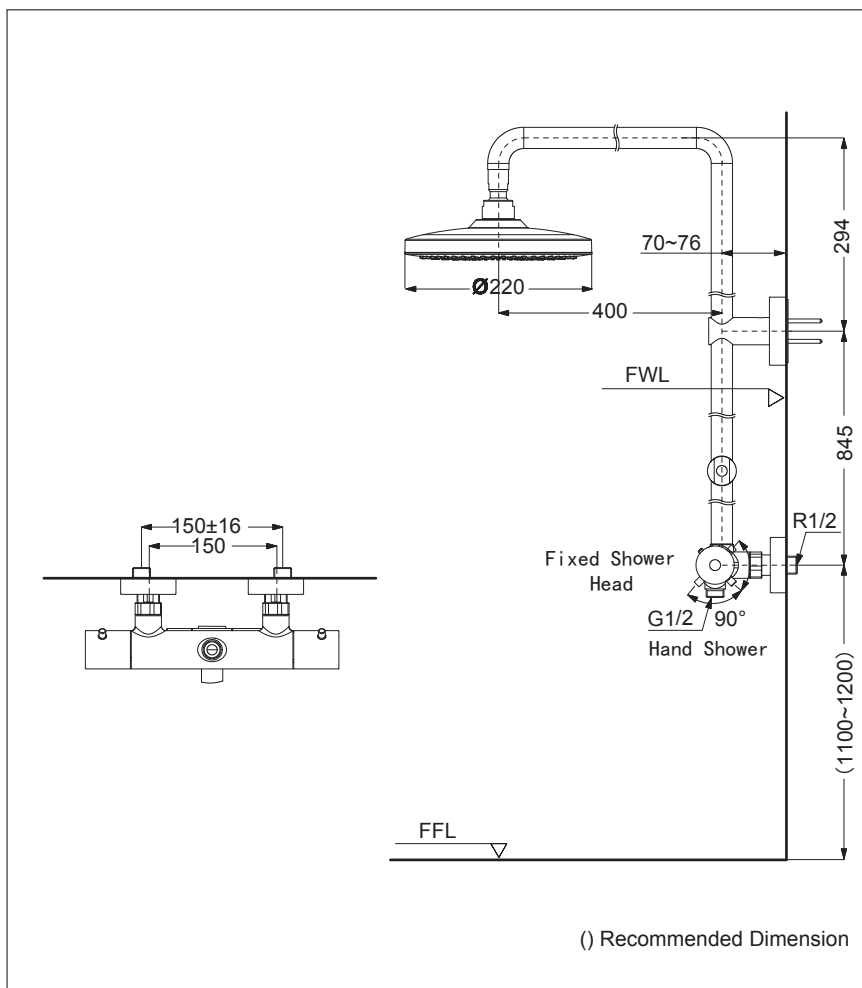

TOTO | SHOWER FITTINGS

G Selection Showers
Shower Column with multi function over
head shower with thermostat valve
(w/o hand shower)

TBW01404T

Features

- 2 mode function, Round shape over head shower (Warm Pillar, Comfort Wave)
- Safety with anti-drop mechanism
- SMA Thermostat valve with heat insulation

Specifications

- Finish* : Chrome
- Material* : Brass (Body)
Plastic (Shower)
- Water Pressure* : 0.05 ~ 1.0 Mpa
- Dimension* : Ø220mm
- Shape* : Round

Parts Description

- **TBW01404T**
Shower Column with multi function over head shower with thermostat valve (w/o hand shower)

Please consult a TOTO representative for details

Flow Rate