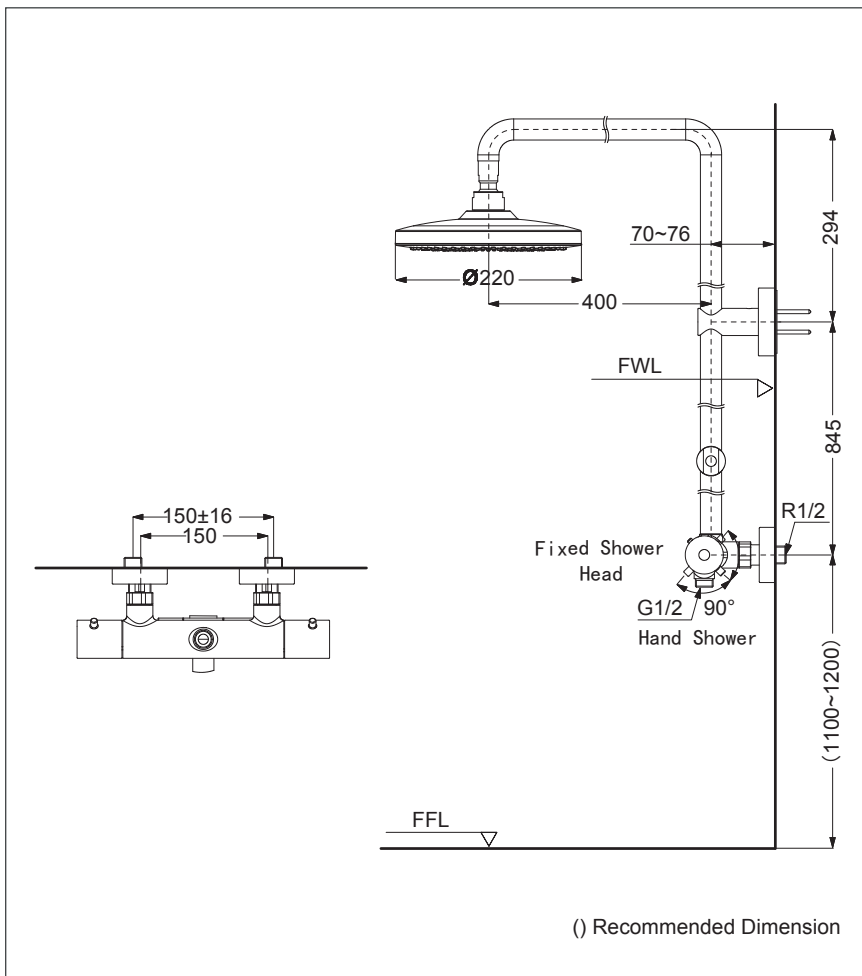

*G Selection Showers  
Shower Column with single function over  
head shower with thermostat valve  
(w/o hand shower)*

**TBW01402T**

## Specifications

Finish : Chrome

Material : Brass (Body)  
Plastic (Shower)

Water Pressure : 0.05~ 1.0 Mpa

Dimension : Ø220mm

Shape : Round

## Parts Description

- **TBW01402T**  
Shower Column with single function over head shower with thermostat valve (w/o hand shower)

Please consult a TOTO representative for details

## Flow Rate