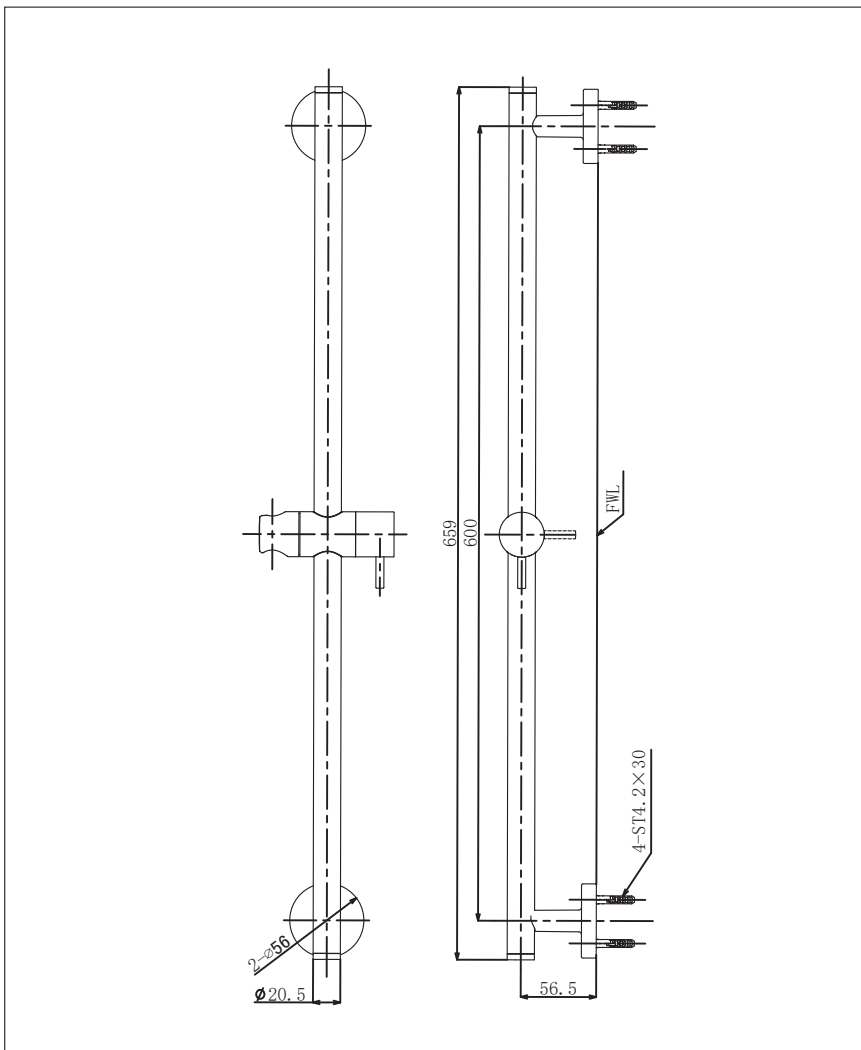

L Selection Shower Sliding Rail

Features

- Durable Quality

Specifications

Finish : Chrome

Material : Brass

Base Cover : Round Shape

Parts Description

- **TBW01016T**
Sliding Rail

Please consult a TOTO representative for details

TOTO (THAILAND) CO.,LTD

Bangkok Office : G Tower Grand Rama 9,12th Floor, South Wing, 9 Rama IX Road,Huaykwang Sub-district,Huaykwang District, Bangkok. 10310 Thailand
Tel : +(66)2-117-9520(AUTO) Fax : +(66)2-117-9527
th.toto.com