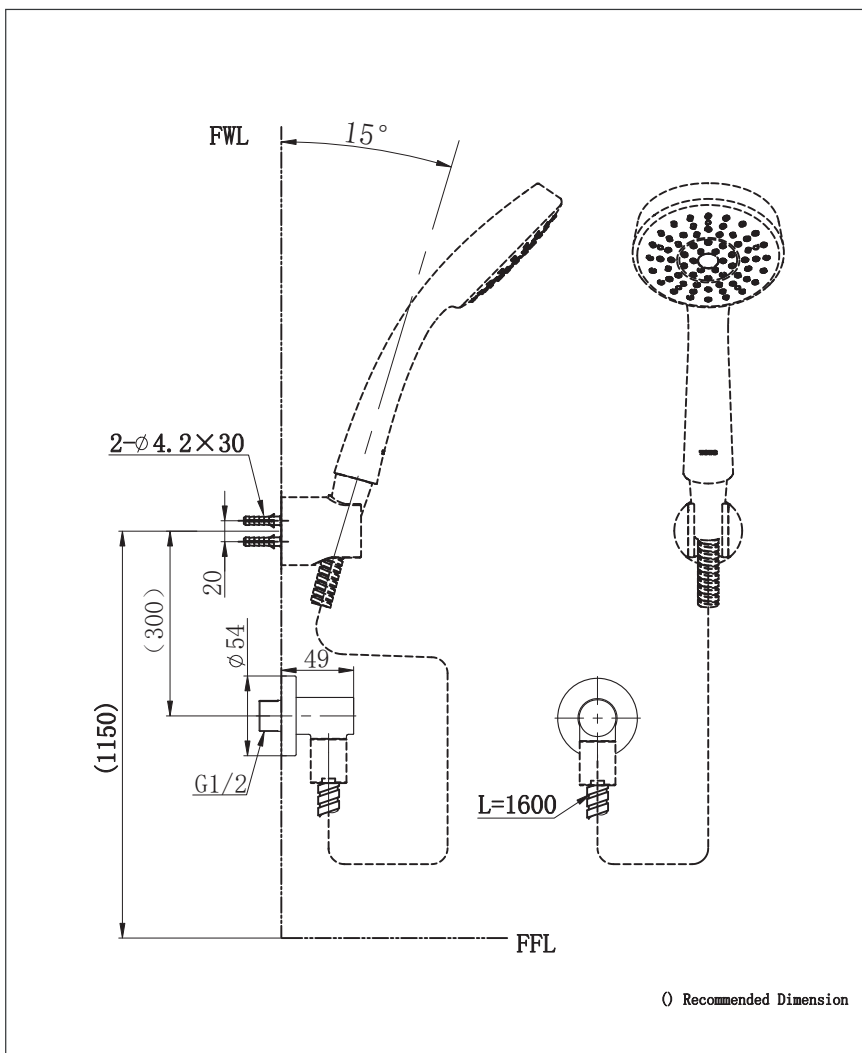

TOTO | SHOWER FITTING

L Selection Shower
Wall Outlet

TBW01014T

Features

- Gorgeous and Smart Design Concept

Specifications

Finish : Chrome

Material : Brass

Base Cover : Round Shape

Parts Description

- **TBW01014T**
Wall Outlet

Please consult a TOTO representative for details