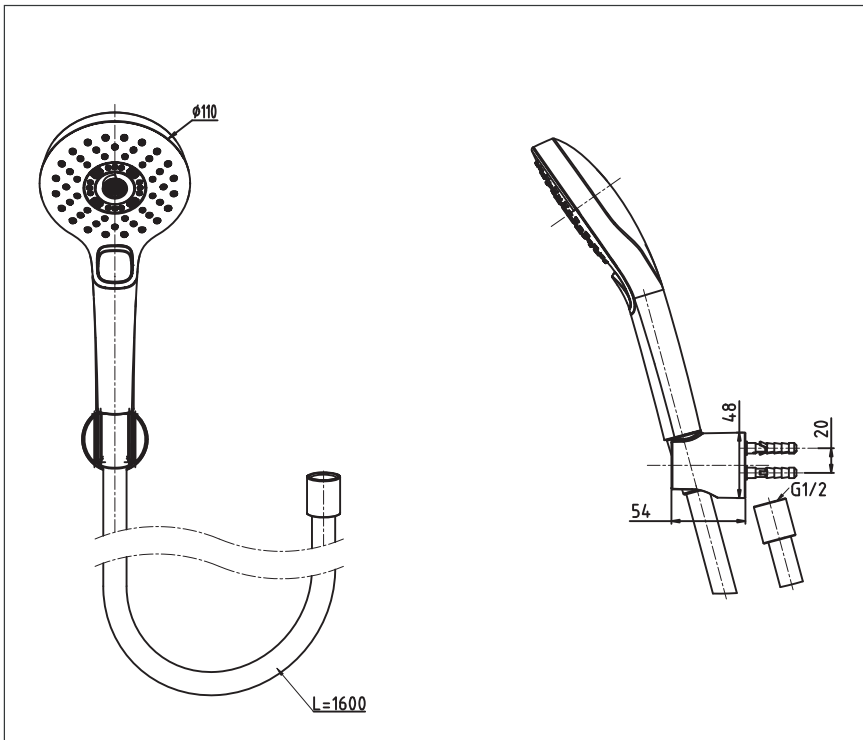

G Selection Series
Hand Shower
(3 mode with hanger and hose)

Features

- 3 mode function, Round shape hand shower (Warm Pillar, Comfort Wave, Active Wave)
- Comfortable use with anti-rotation mechanism

Specifications

- Finish : Chrome
- Material : ABS Plastic (Shower)
- Shape : Round
- Dimension : $\phi 110\text{mm}$

Parts Description

- **TBW01010T**
Hand Shower
(3 mode with hanger and hose)

Please consult a TOTO representative for details

Flow Rate