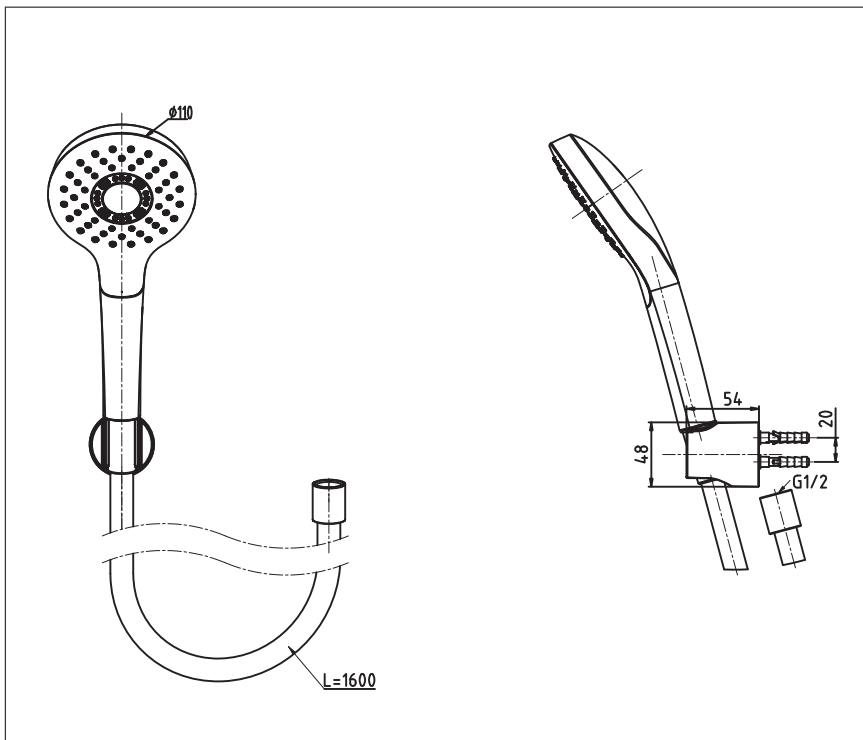

G Selection Showers Hand Shower (1 mode with hanger and hose)

Features

- 1 mode function with Round shape hand shower (Comfort Wave)
- Comfortable use with anti-rotation mechanism

Specifications

Finish	: Chrome
Material	: ABS Plastic (Shower)
Shape	: Round
Dimension	: Ø110mm

Parts Description

- **TBW01008T**
Hand Shower
(1 mode with hanger and hose)

Please consult a TOTO representative for details

Flow Rate