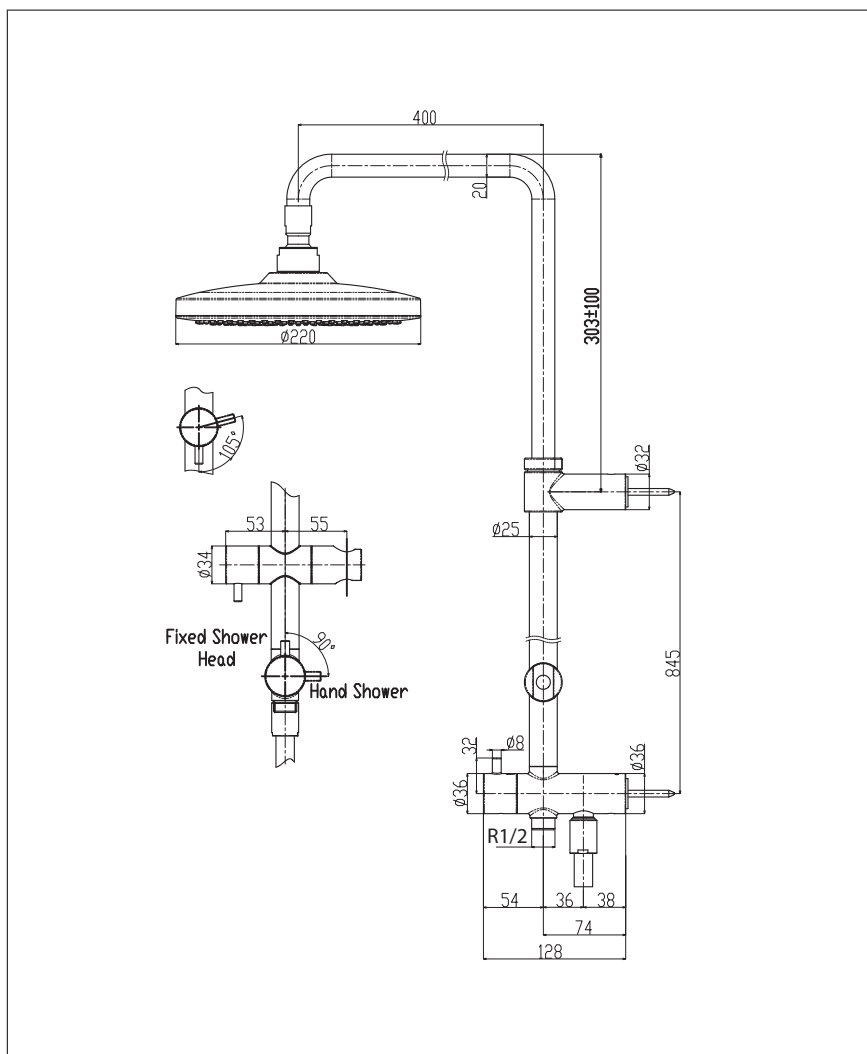

Shower Column with 2 Mode Fixed Shower Head without Hand Shower

TBW01002T

Features

- 2 mode function, Round shape over head shower (Comfort Wave & Warm Spa)
- Adjustable Height for over head shower
- Safety with anti-drop mechanism

Specifications

Finish : Chrome

Material : Brass (Body)
Plastic (Shower)

Water Pressure : 0.05 ~ 1.0 Mpa

Dimension : $\varnothing 220\text{mm}$

Shape : Round

Parts Description

● TBW01002T

Shower Column
with 2 Mode Fixed Shower Head
without Hand Shower

Please consult a TOTO representative for details

TOTO (THAILAND) CO.,LTD

Bangkok Office : G Tower Grand Rama 9,12th Floor, South Wing, 9 Rama IX Road, Huaykwang Sub-district, Huaykwang District, Bangkok. 10310 Thailand
Tel : +(66)2-117-9520(AUTO) Fax : +(66)2-117-9527
th.toto.com

All rights reserved by TOTO company. Specifications and size are subject to change without notice.