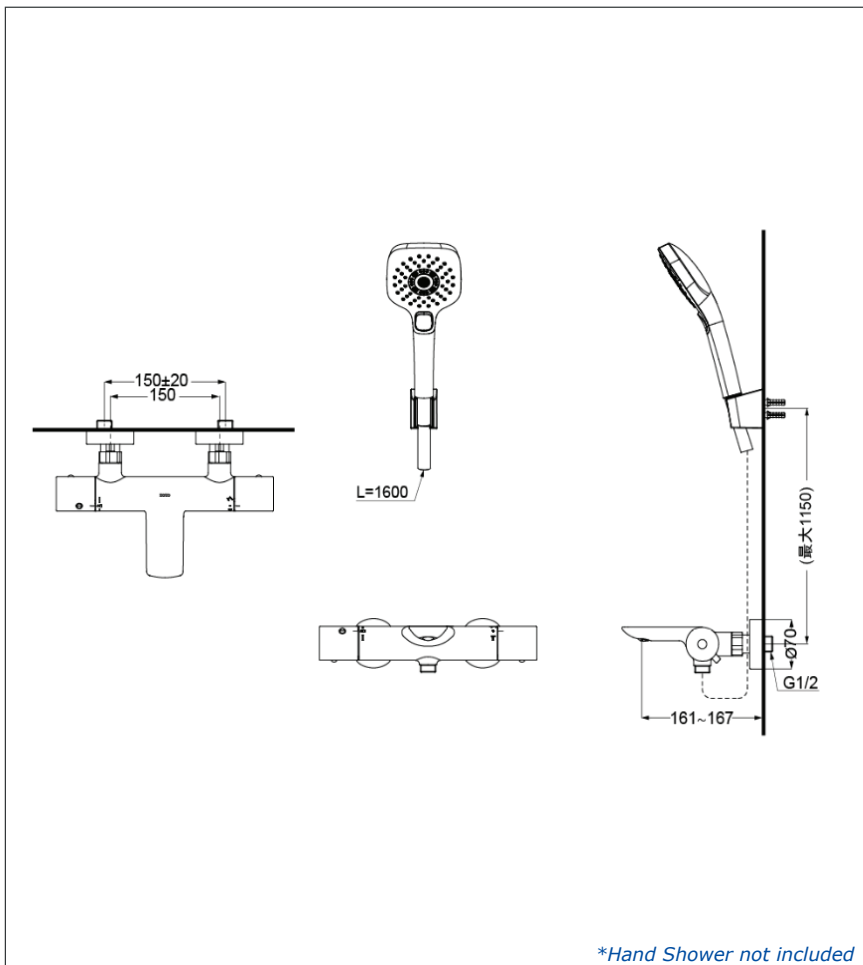

TOTO | SHOWER FITTINGS

G Selection Showers
Thermostat Shower

TBV01402TR

Features

- SMA technology for valve.
- Elegant appearance.
- Beautiful curves reveal elegant taste.
- Easy installation and usage.

Specifications

Finish : Chrome

Material : Brass

Water Pressure : 0.05 ~ 0.5 Mpa

Parts Description

- **TBV01402TR**
Thermostat Shower
(Hand Shower not included)

Please consult a TOTO representative for details