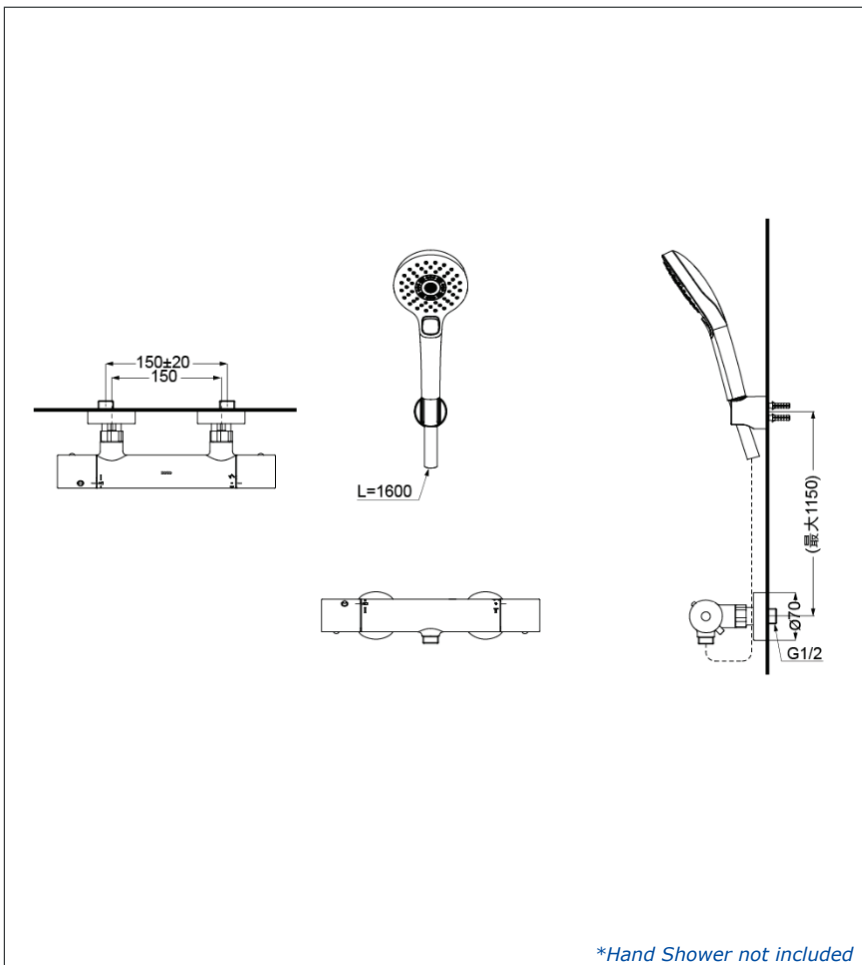

TOTO | SHOWER FITTINGS

G Selection Showers
Thermostat Shower

TBV01401TR

Features

- SMA technology for valve.
- Elegant appearance.
- Beautiful curves reveal elegant taste.
- Easy installation and usage.

Specifications

Finish : Chrome

Material : Brass

Water Pressure : 0.05 ~ 0.5 Mpa

Parts Description

- **TBV01401TR**
Thermostat Shower
(Hand Shower not included)

*Hand Shower not included

Please consult a TOTO representative for details