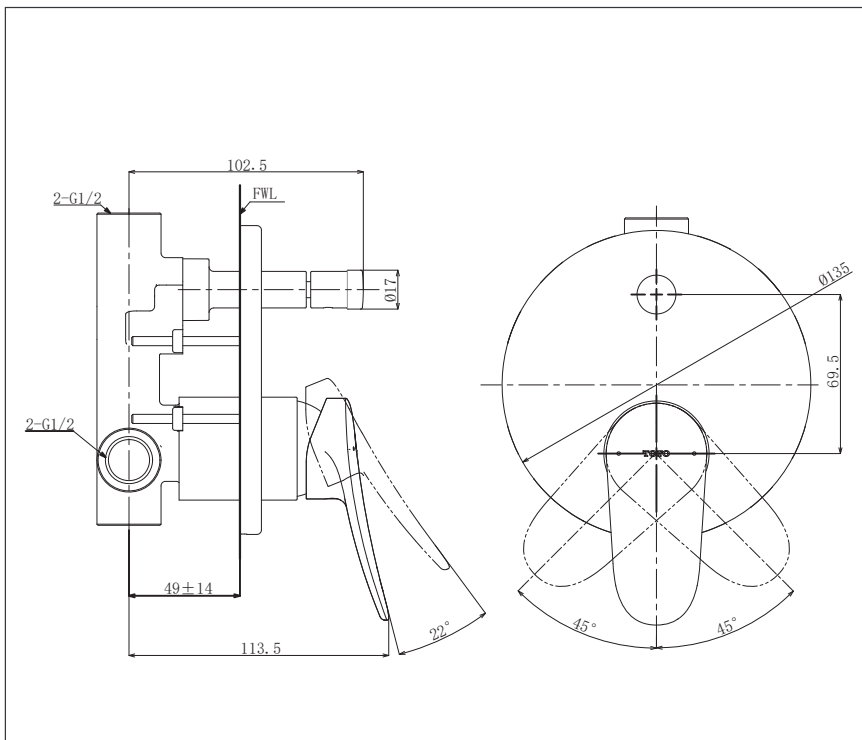

### Parts Description

- **TBS04304T**  
Single Lever Shower Mixer with diverter

Please consult a TOTO representative for details

TOTO (THAILAND) CO.,LTD

Bangkok Office : G Tower Grand Rama 9,12th Floor, South Wing, 9 Rama IX Road, Huaykwang Sub-district, Huaykwang District, Bangkok. 10310 Thailand  
Tel : +(66)2-117-9520(AUTO) Fax : +(66)2-117-9527  
th.toto.com