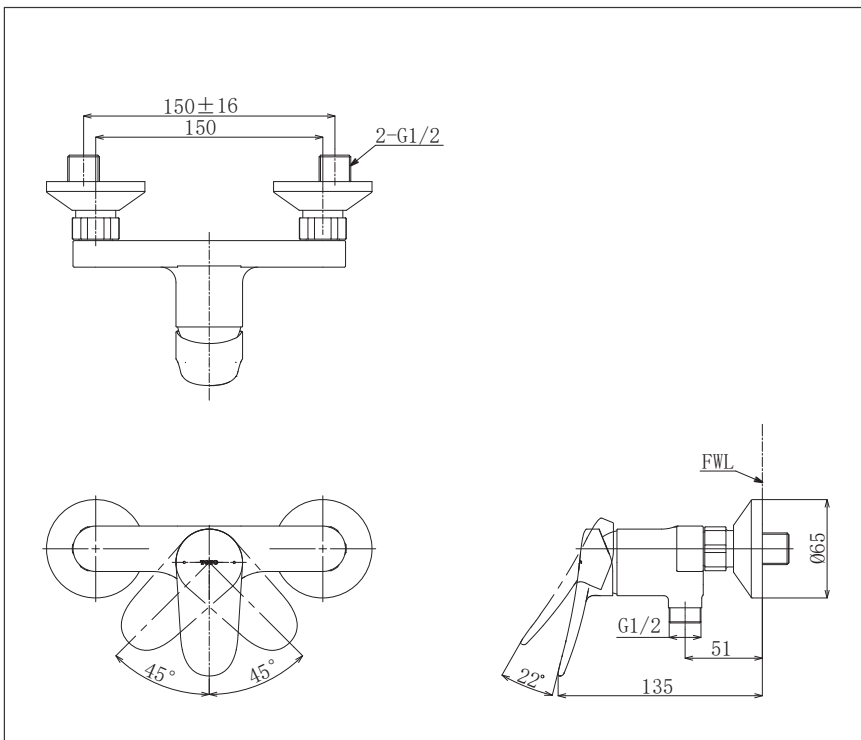

LF Series
Exposed Single Lever Shower Mixer

Features

- Design Concept is Life and Flex
- TOTO original cartridge for smooth control
- High corrosion resistance plating

Specifications

Finish : Chrome

Material : Brass

Parts Description

- **TBS04301T**
Exposed Single Lever Shower Mixer

Please consult a TOTO representative for details

Flow Rate