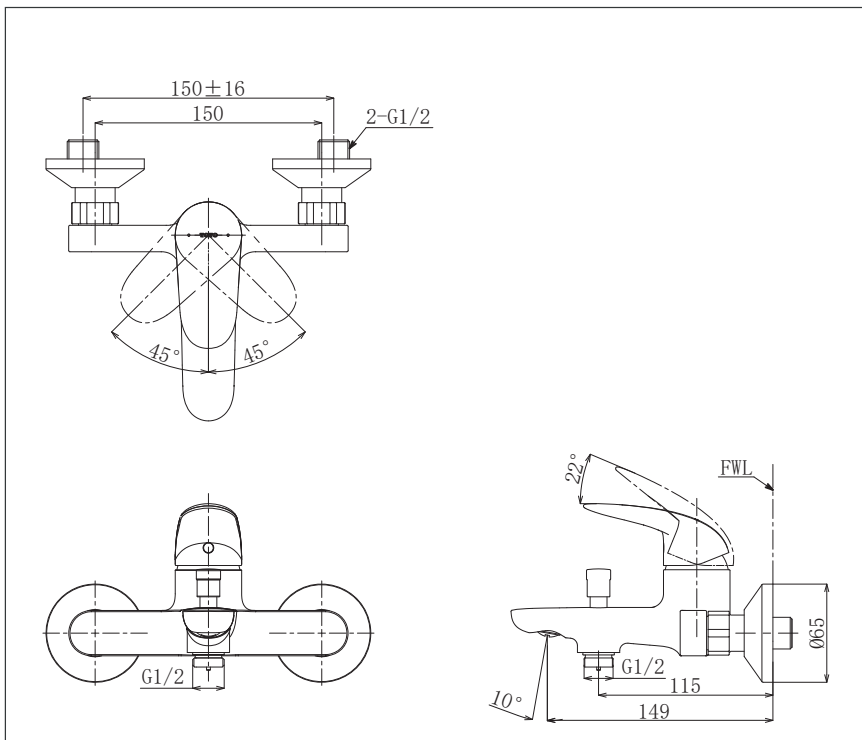

LC Series
Exposed Single Lever Bath &
Shower Mixer

Features

- Design Concept is Life and Curve
- TOTO original cartridge for smooth control
- High corrosion resistance plating

Specifications

Finish : Chrome

Material : Brass

Parts Description

- **TBS03302T**
Exposed Single Lever Bath &
Shower Mixer

Please consult a TOTO representative for details

TOTO (THAILAND) CO.,LTD

Bangkok Office : G Tower Grand Rama 9,12th Floor, South Wing, 9 Rama IX Road,Huaykwang Sub-district,Huaykwang District, Bangkok. 10310 Thailand
Tel : +(66)2-117-9520(AUTO) Fax : +(66)2-117-9527
th.toto.com

All rights reserved by TOTO company. Specifications and size are subject to change without notice.

Flow Rate