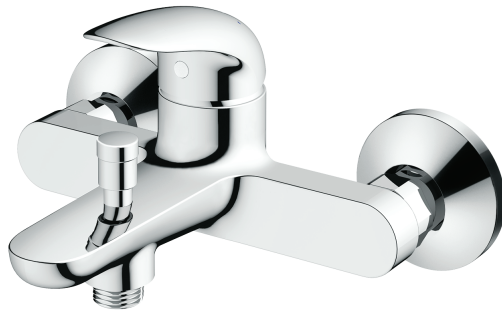

LC Series
Exposed Single Lever Bath &
Shower Mixer

Features

- Design Concept is Life and Curve
- TOTO original cartridge for smooth control
- High corrosion resistance plating

Specifications

Finish : Chrome

Material : Brass

Parts Description

- **TBS03302T**
Exposed Single Lever Bath &
Shower Mixer

Please consult a TOTO representative for details

TOTO (THAILAND) CO.,LTD

Bangkok Office : G Tower Grand Rama 9,12th Floor, South Wing, 9 Rama IX Road,Huaykwang Sub-district,Huaykwang District, Bangkok. 10310 Thailand
Tel : +(66)2-117-9520(AUTO) Fax : +(66)2-117-9527
th.toto.com