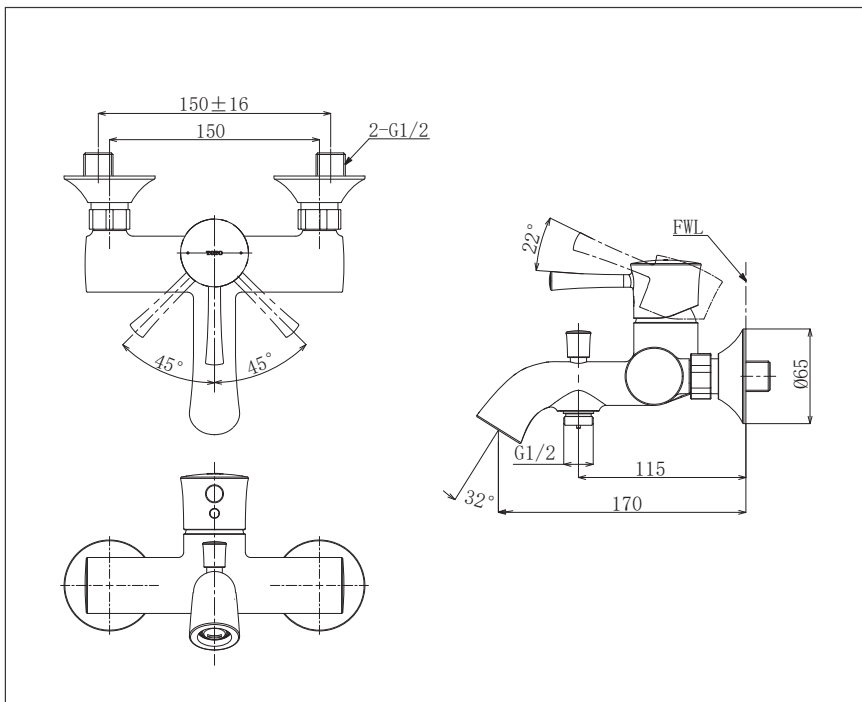

LN Series
Exposed Single Lever Bath &
Shower Mixer

Features

- Design Concept is Life and Nostalgia
- TOTO original cartridge for smooth control
- High corrosion resistance plating

Specifications

Finish : Chrome

Material : Brass

Parts Description

- **TBS02302T**
Exposed Single Lever Bath &
Shower Mixer

Please consult a TOTO representative for details

Flow Rate